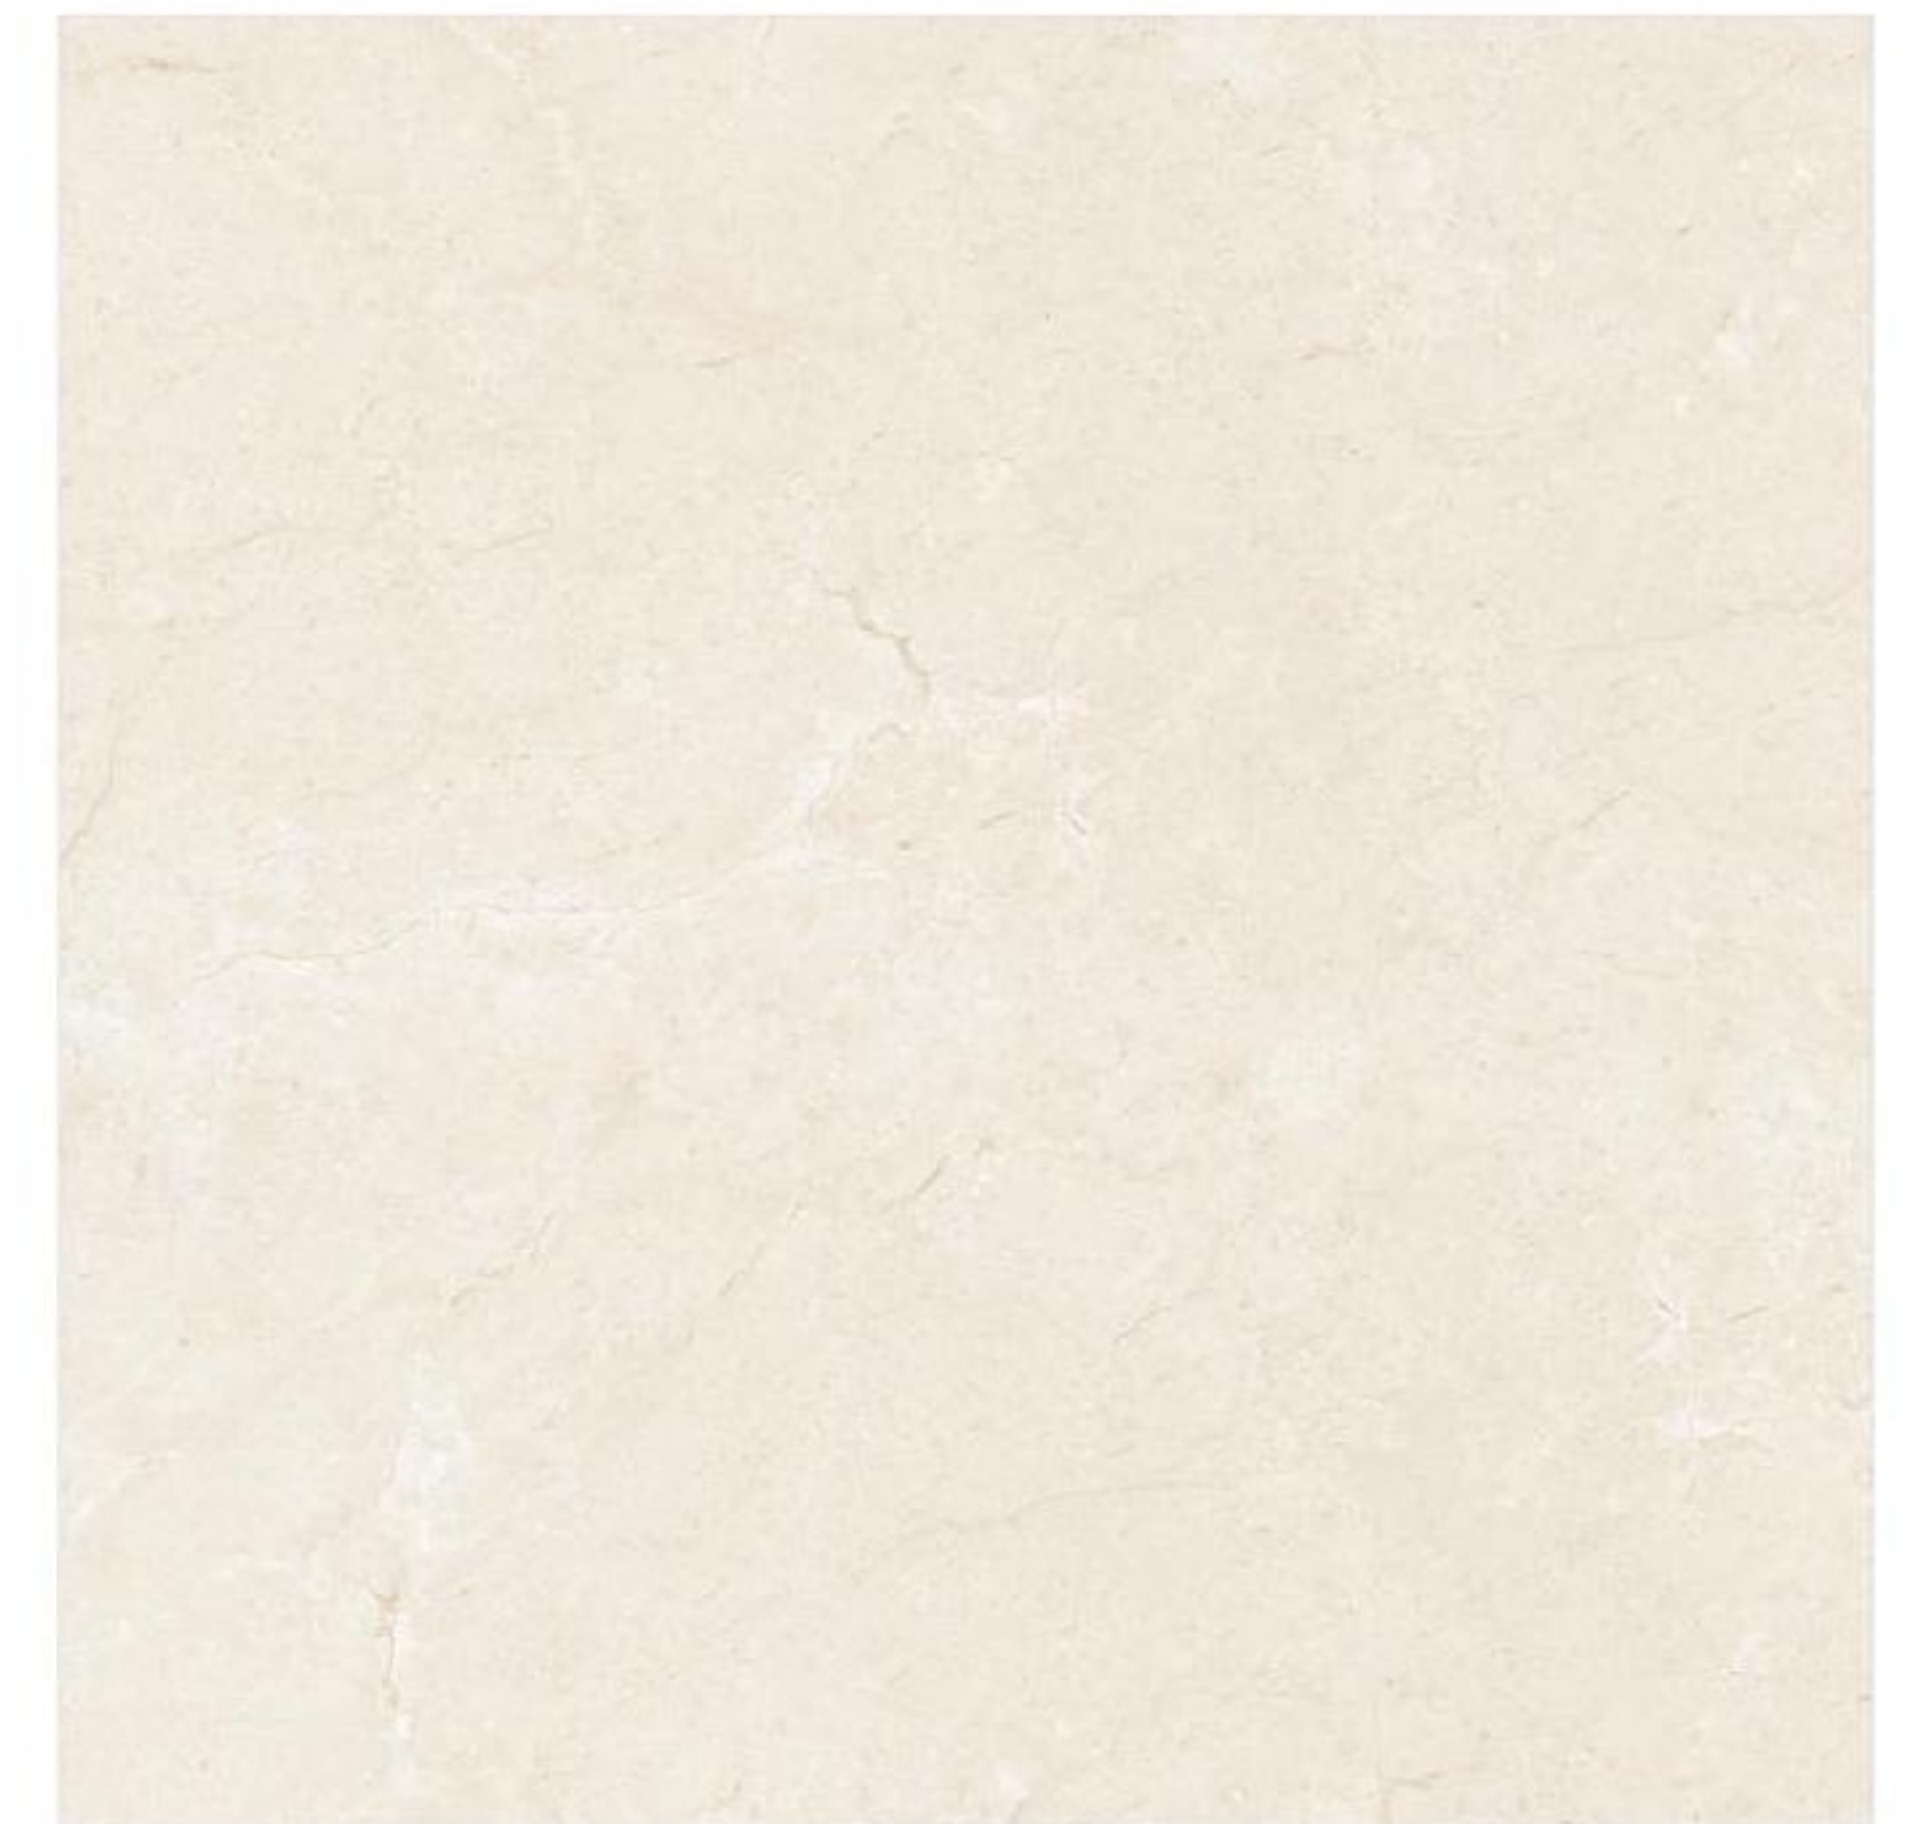

GLAZED VITRIFIED TILES  
800x800mm

CARARA GREY

CRACLE MARBLE

CICILIA

CREMA MARFIL

tiles shown: CICILIA

**GLOSS SURFACE**  
**GLAZED VITRIFIED TILES**  
**800x800mm**

-   
random effect
-   
natural effect
-   
versatile installation
-   
use wall & floor
-   
spacer suggest