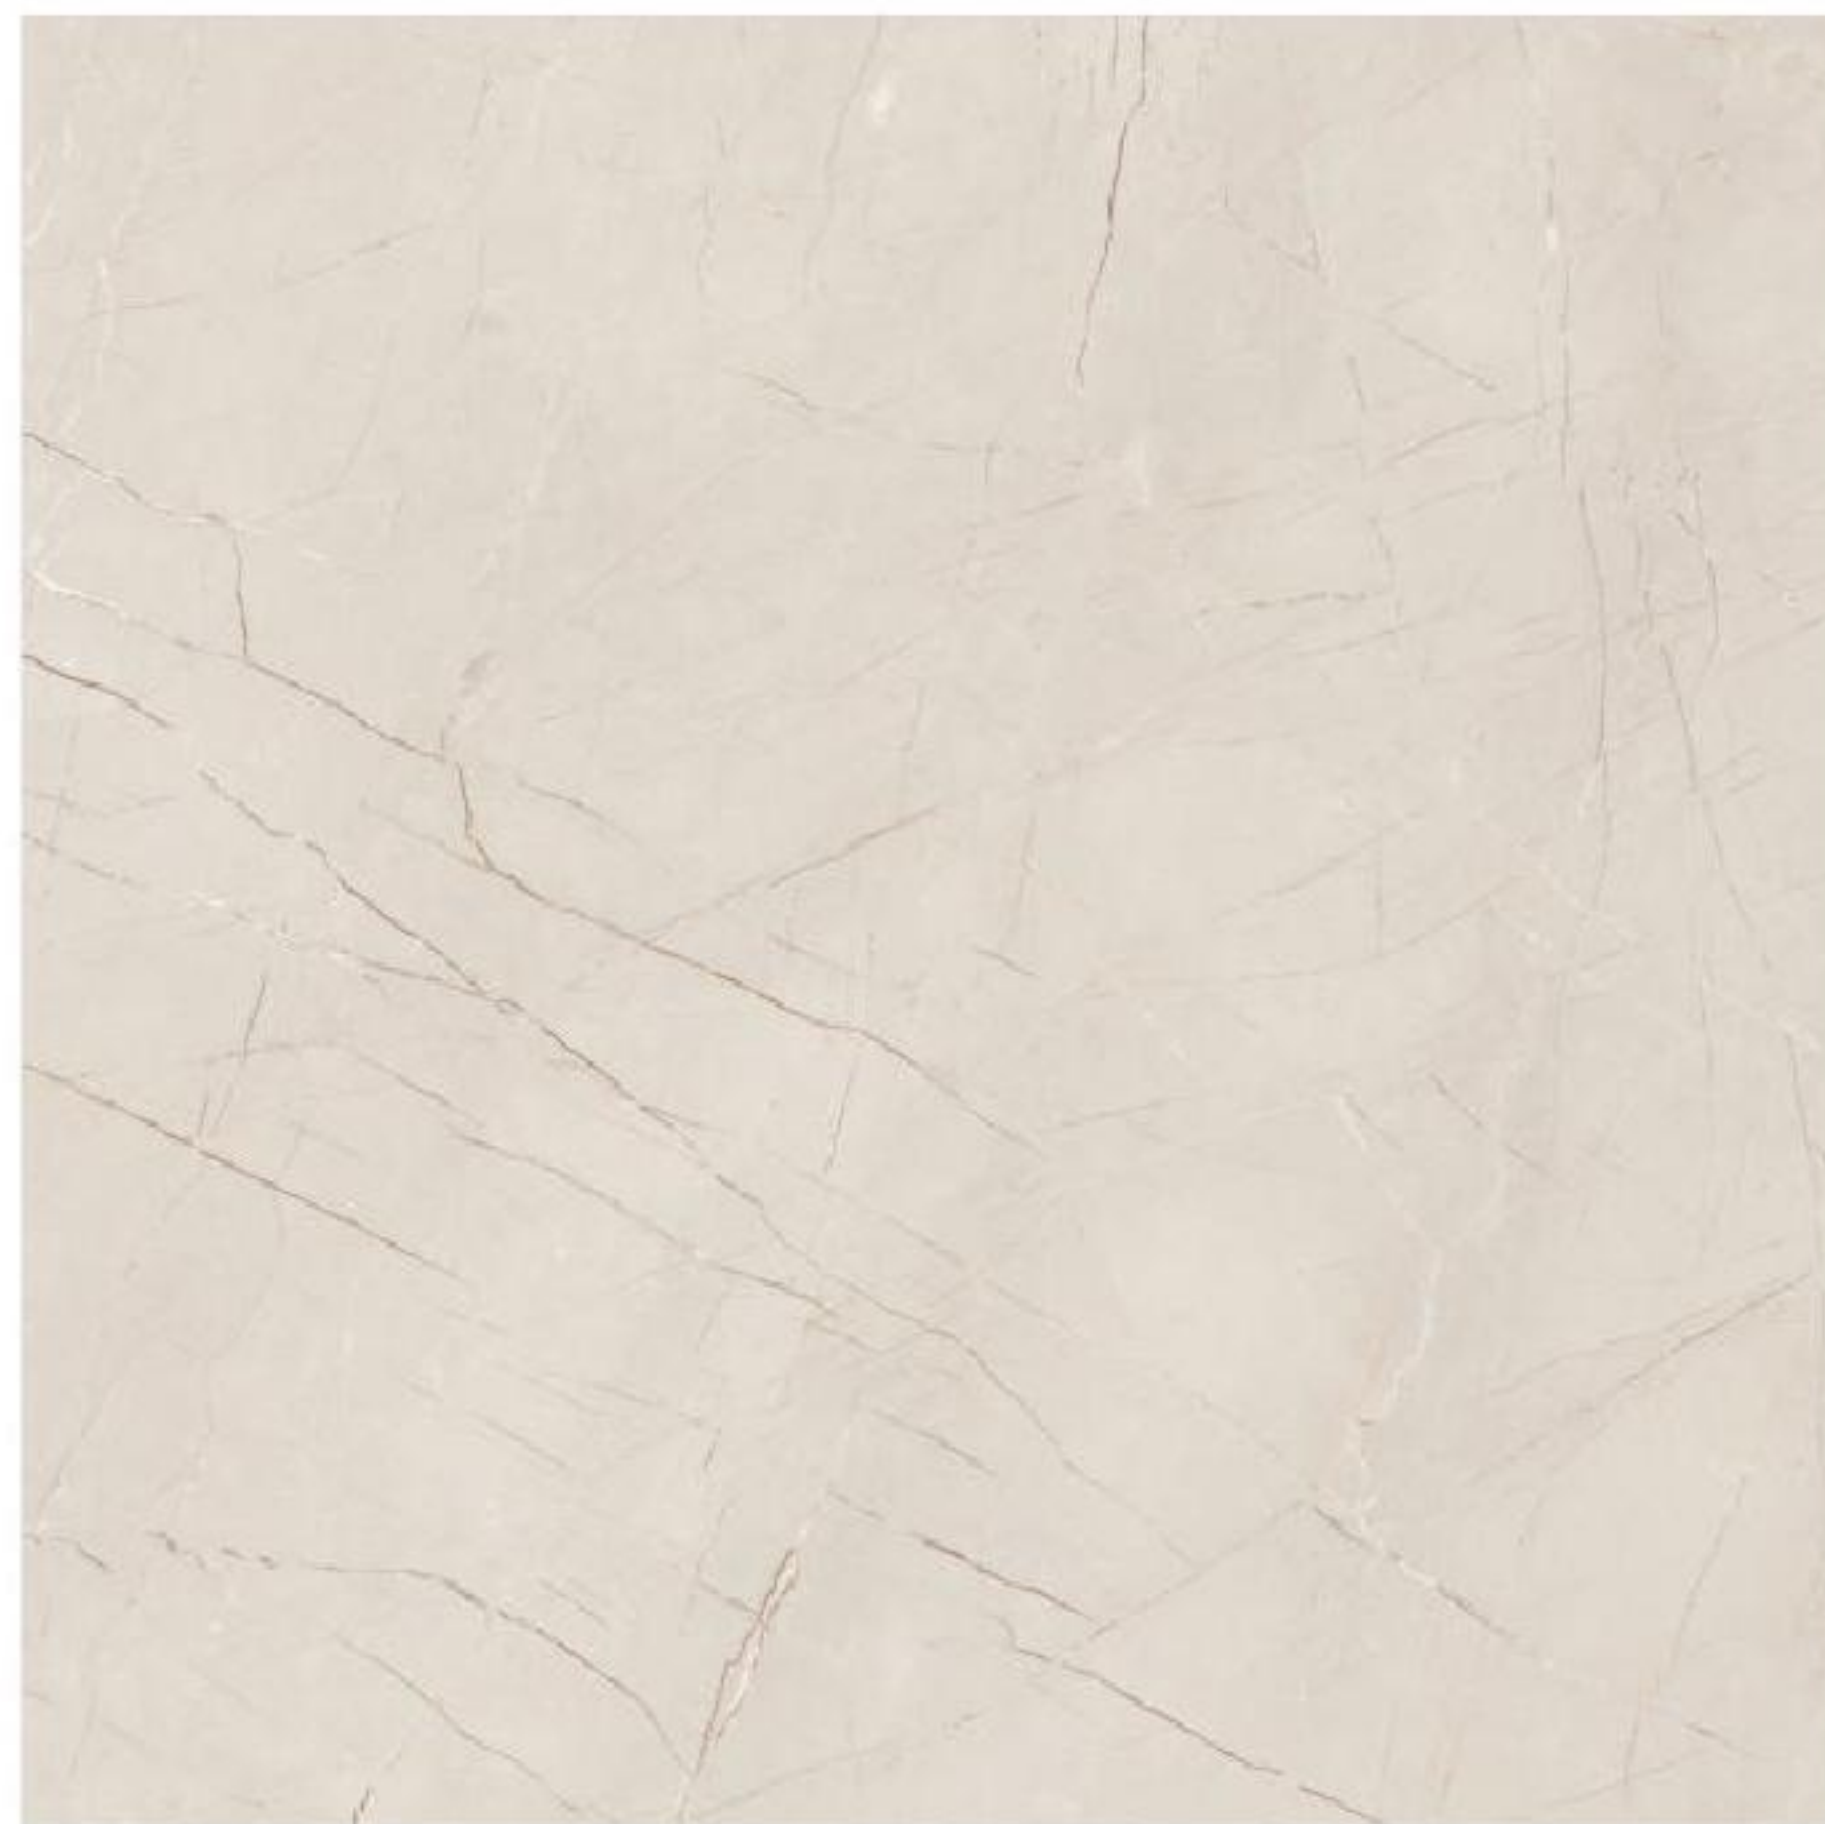

tiles shown: PULPIS CREMA

PULPIS CREAM