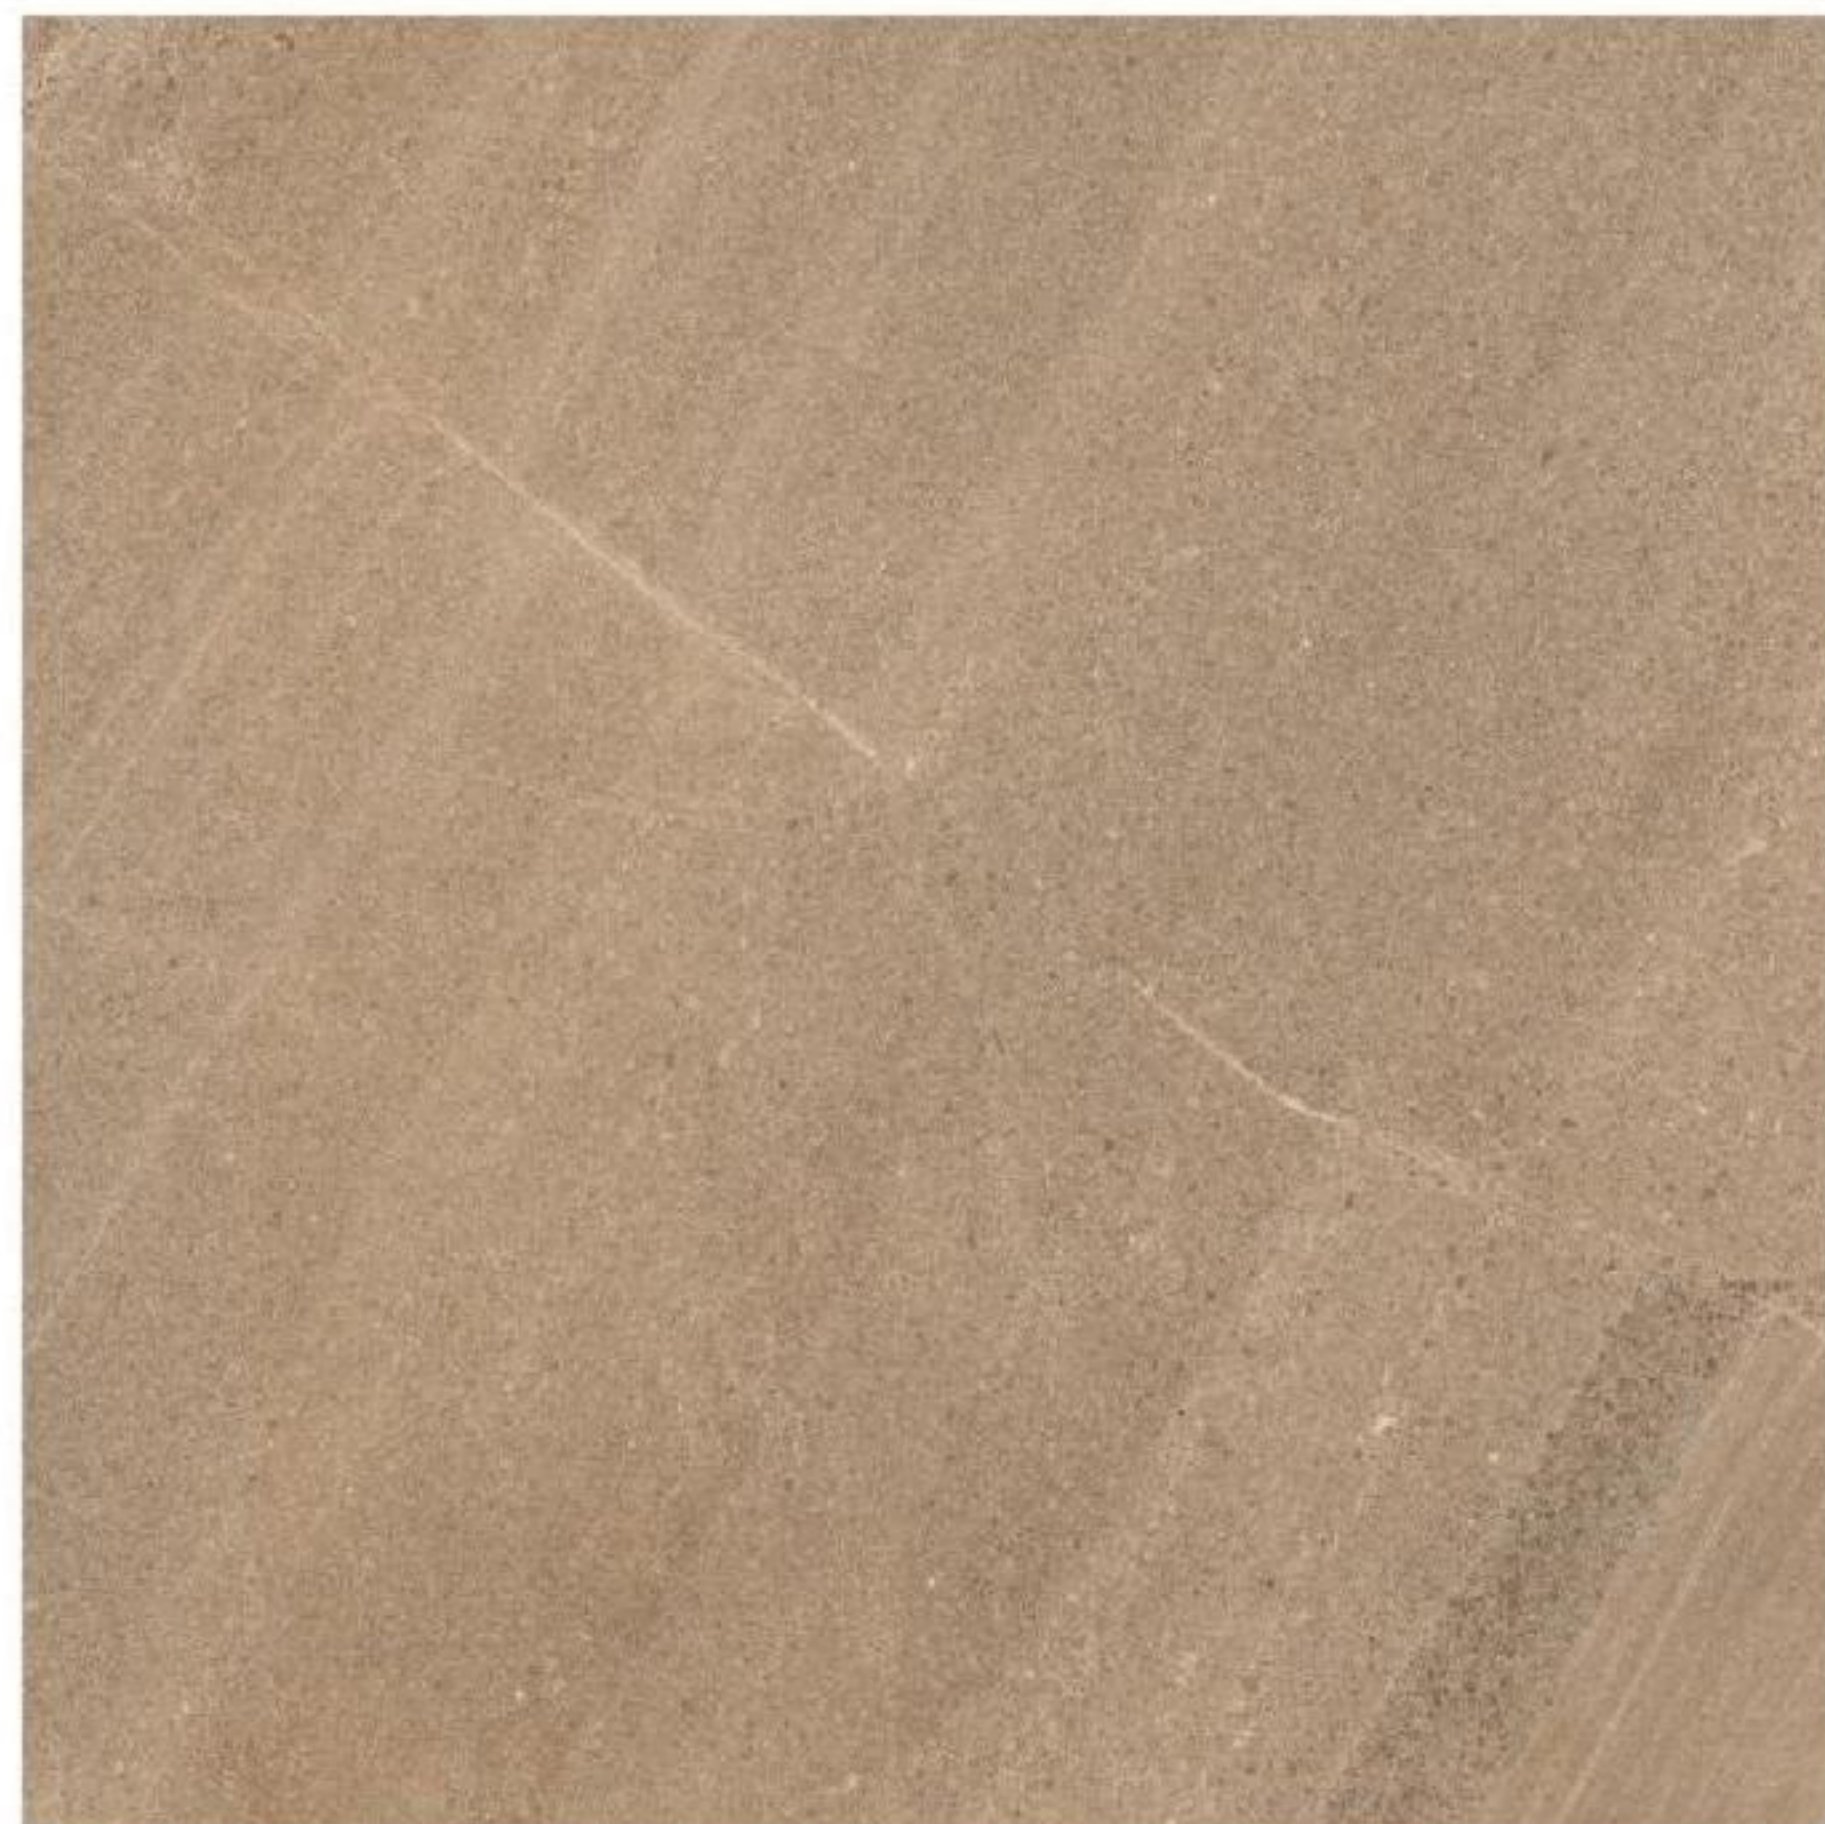

RUSTIC SURFACE

GLAZED VITRIFIED TILES  
800x800mm

VOLTA GREY

FIGO BLANCO

VOLTA VARDE

FIGO NERO

RUSTIC SURFACE

GLAZED VITRIFIED TILES  
800x800mm