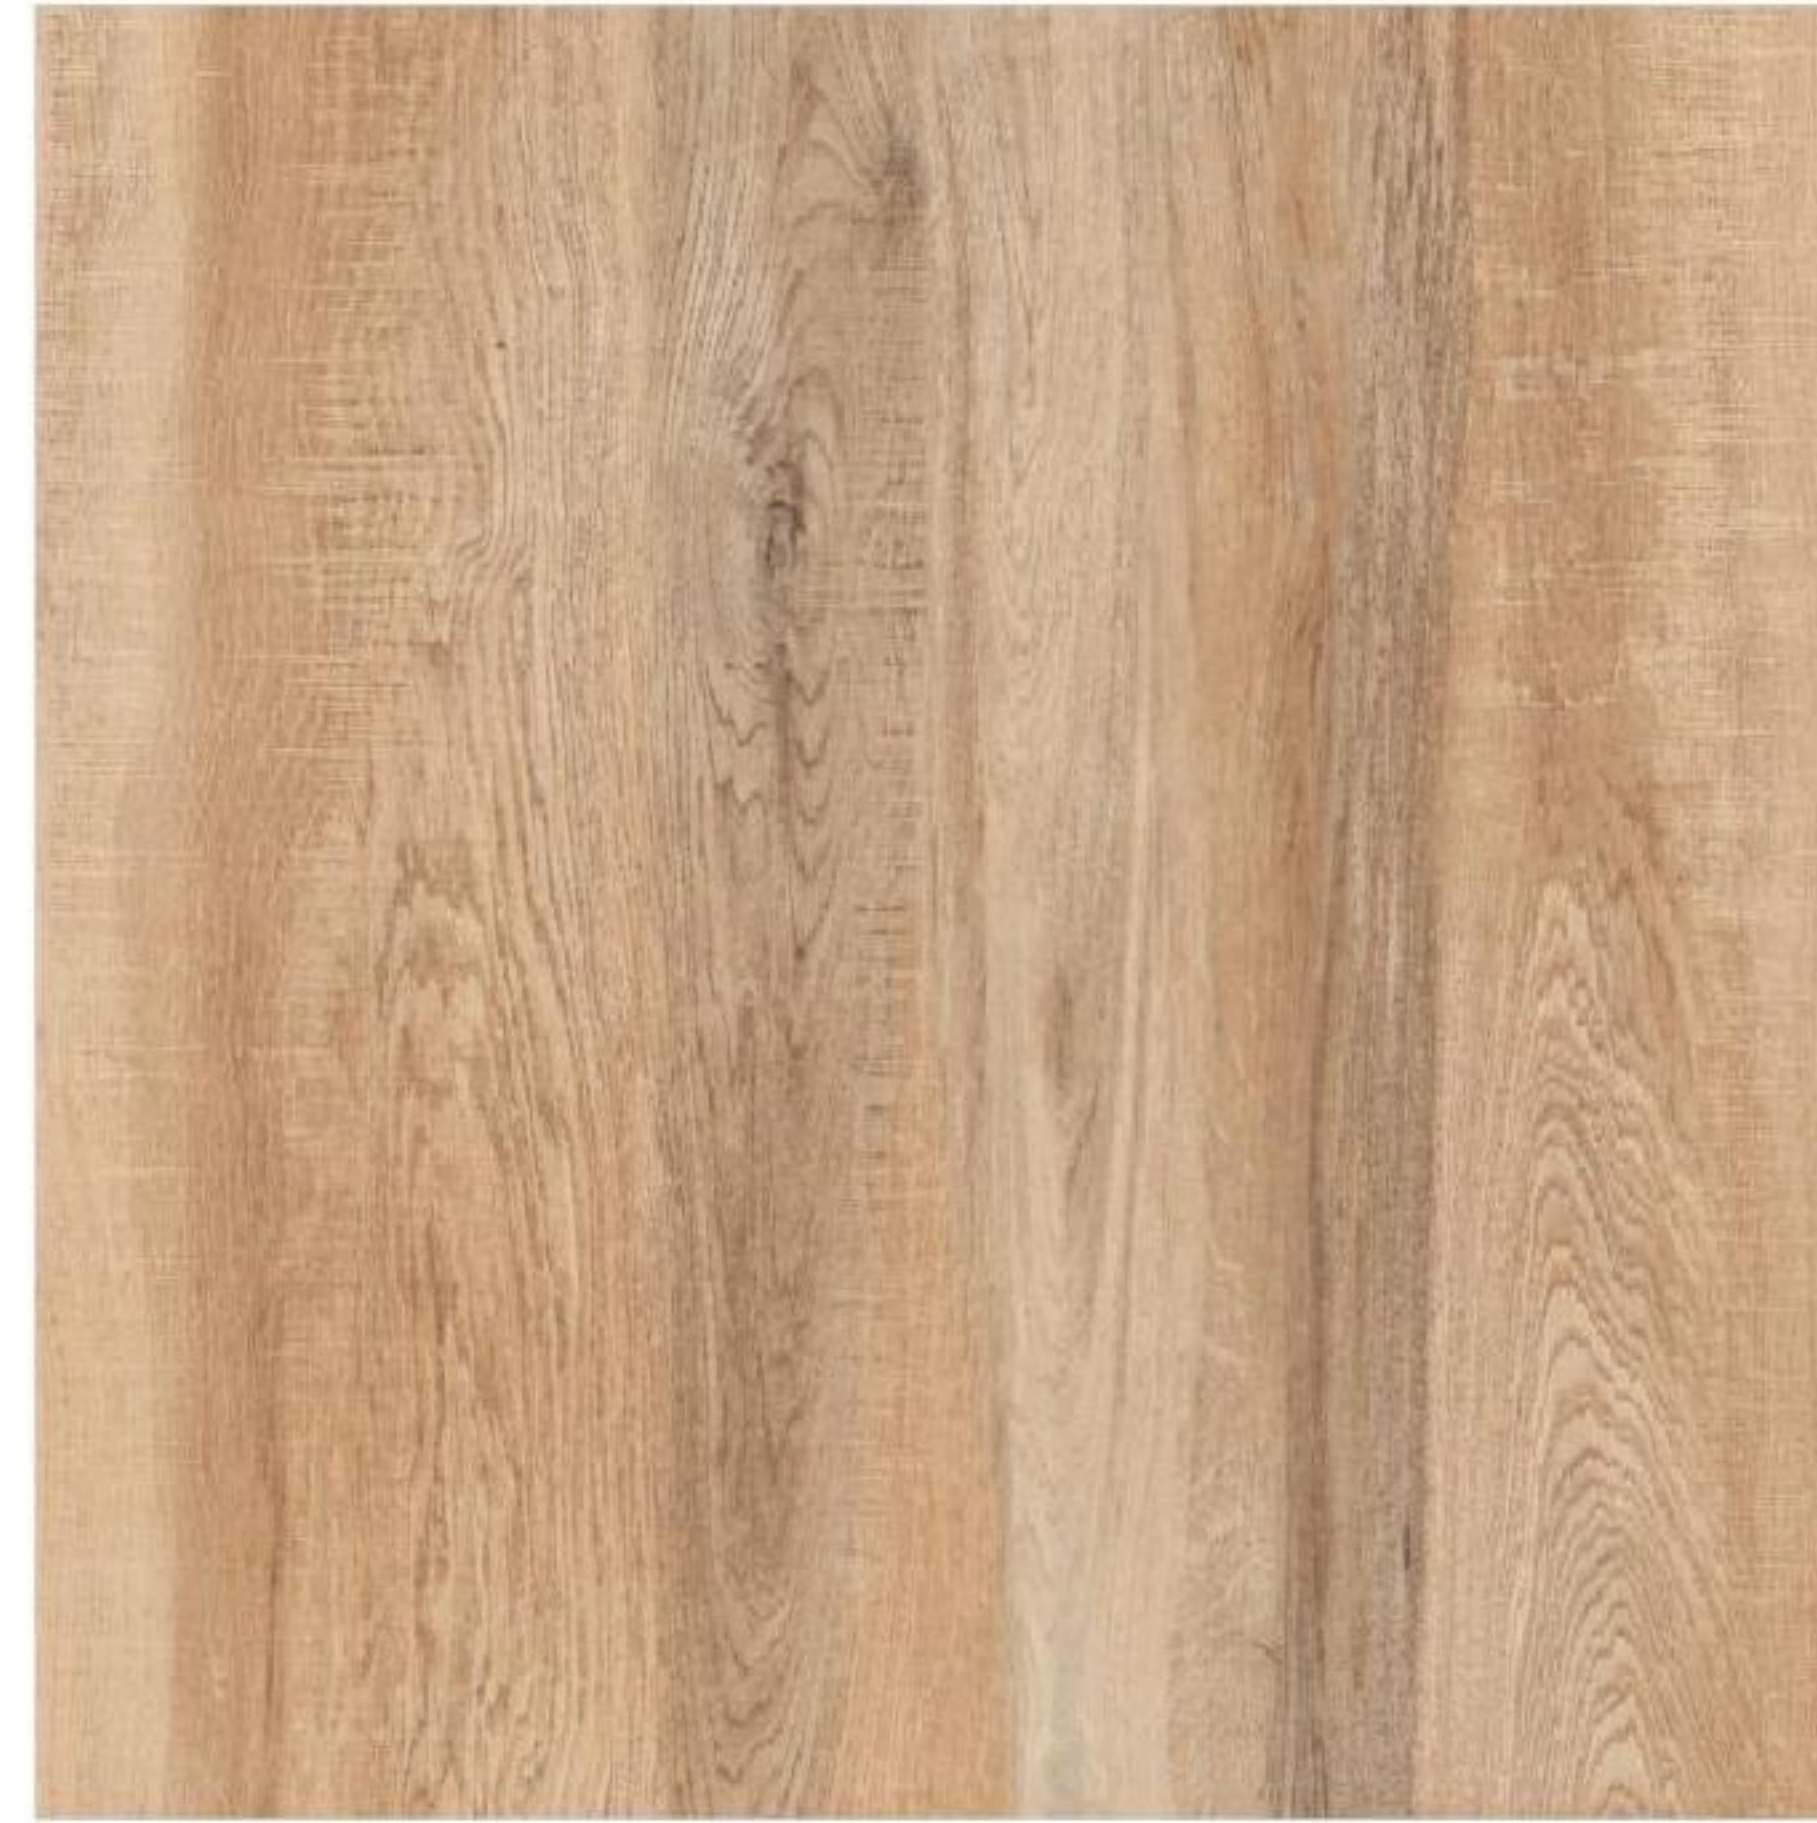

002

003

004

CARVIN MATT SURFACE  
GLAZED VITRIFIED TILES  
800x800mm

-  random effect
-  natural effect
-  versatile installation
-  use wall & floor
-  spacer suggest

tiles shown: 004

LOGGER BROWN

LOGGER NATUHL