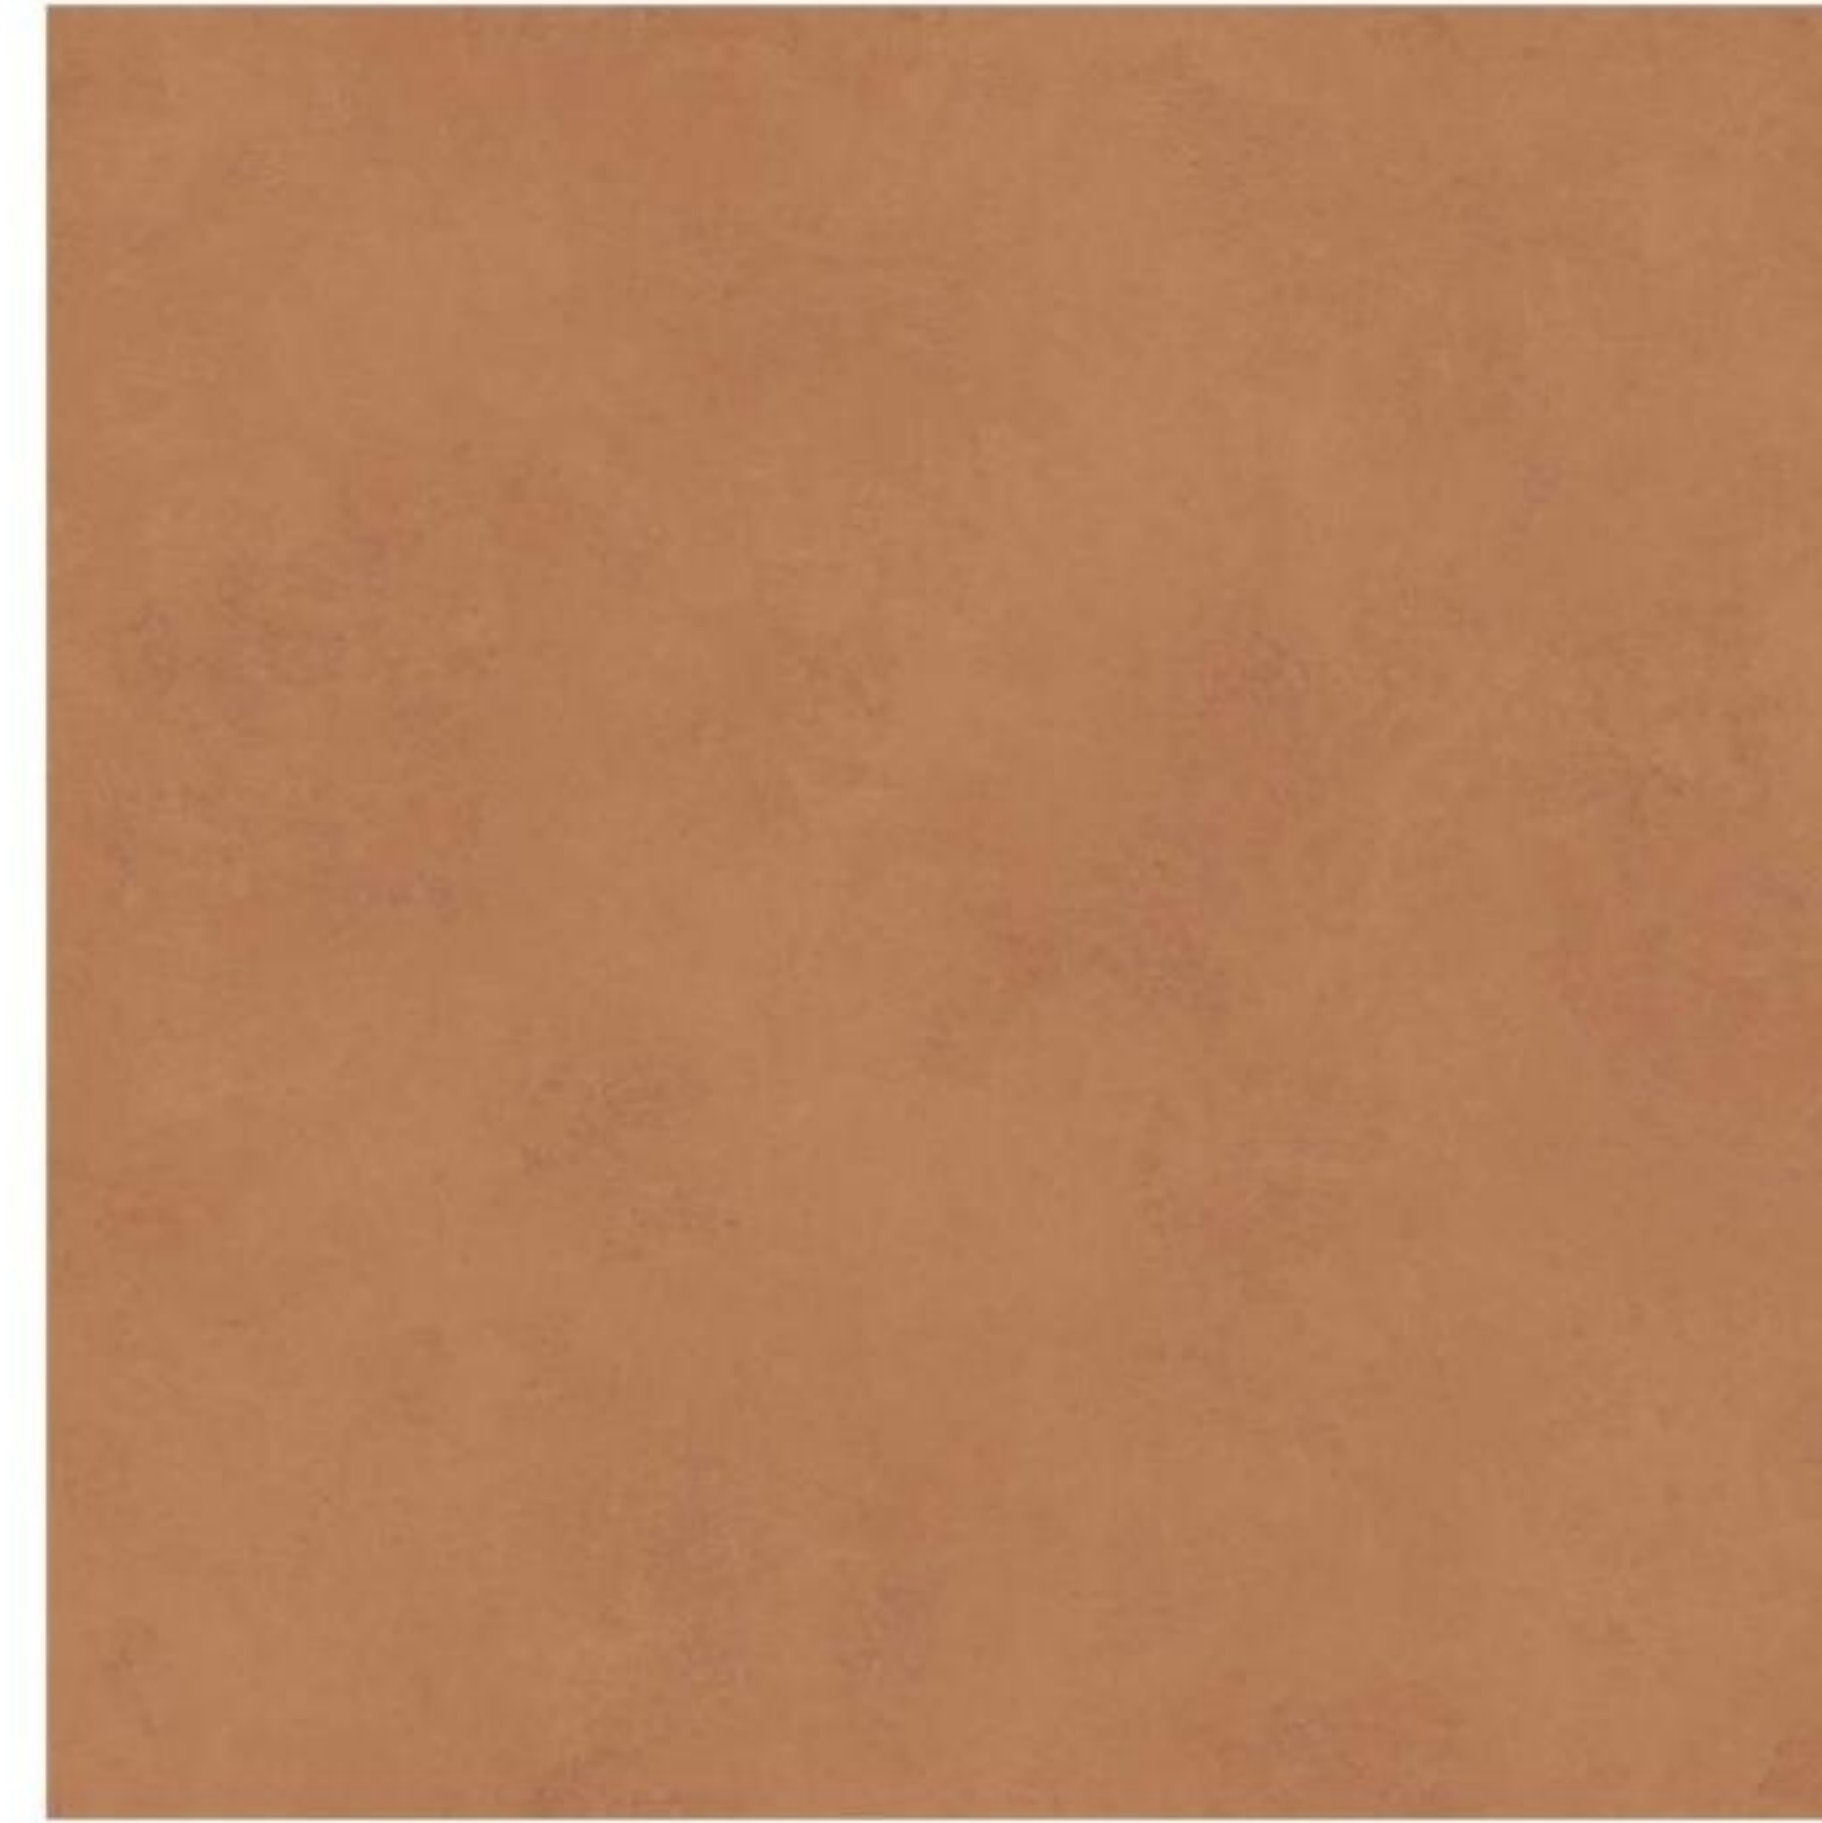

RUSTIC SURFACE

GLAZED VITRIFIED TILES  
800x800mm

VOLTA GREY

FIGO BLANCO

VOLTA VARDE

FIGO NERO

RUSTIC SURFACE

GLAZED VITRIFIED TILES  
800x800mm