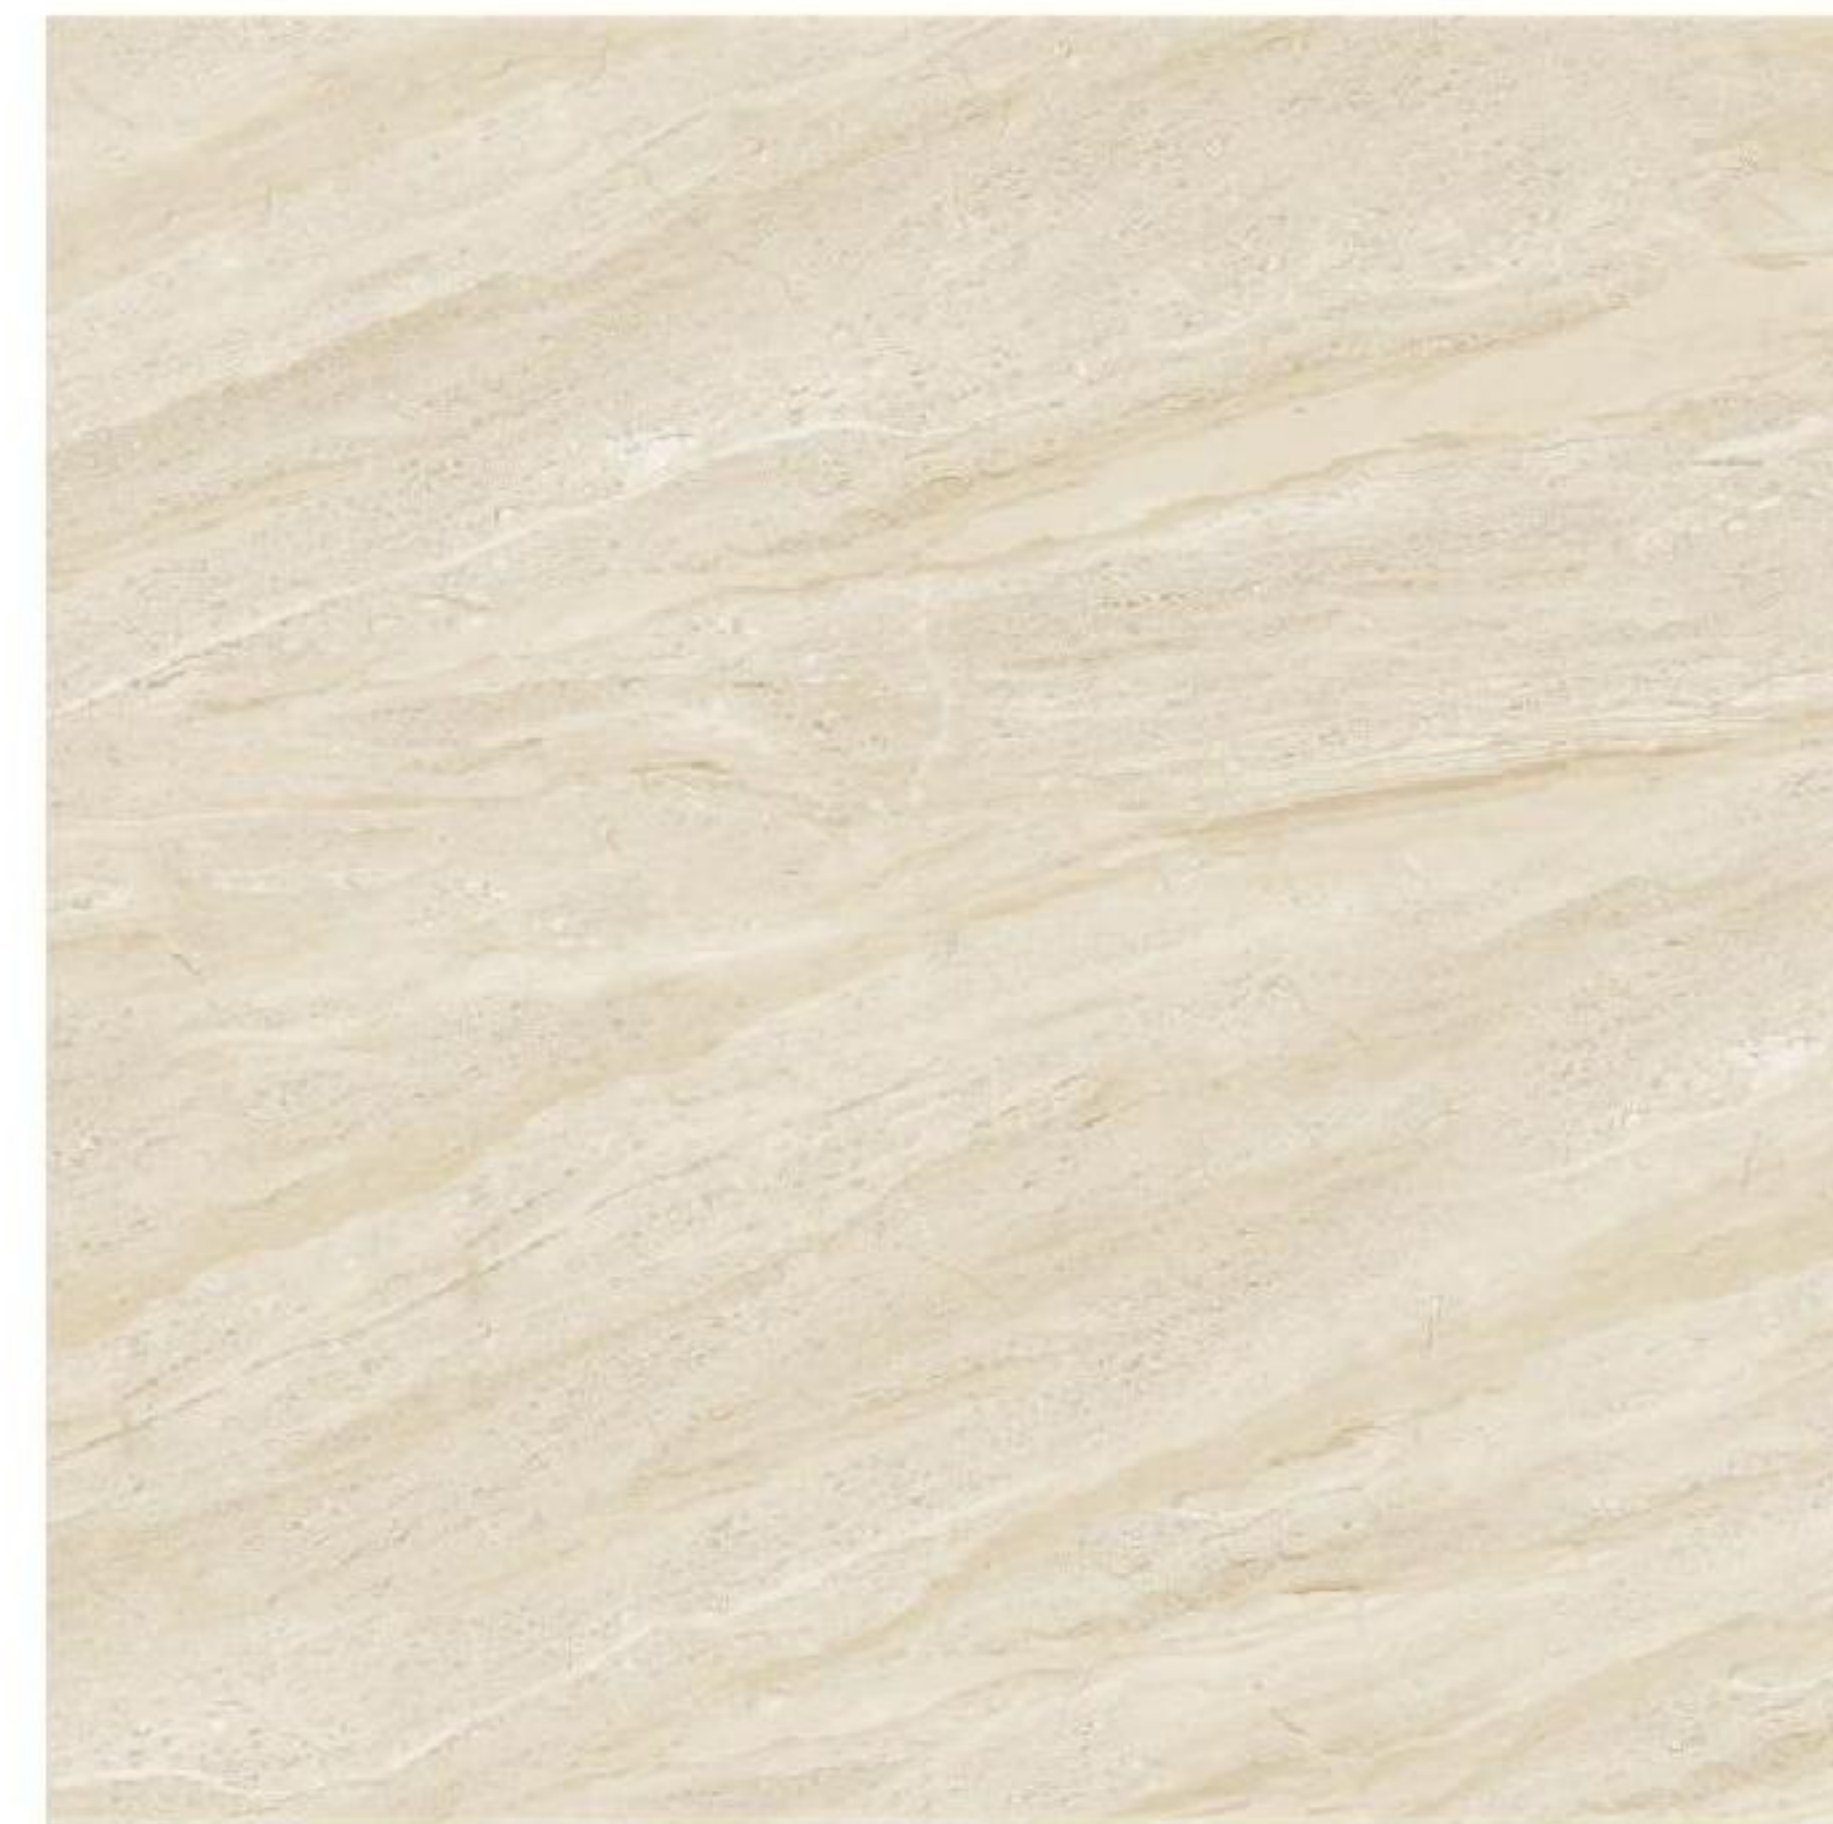

GENOVA CREAM