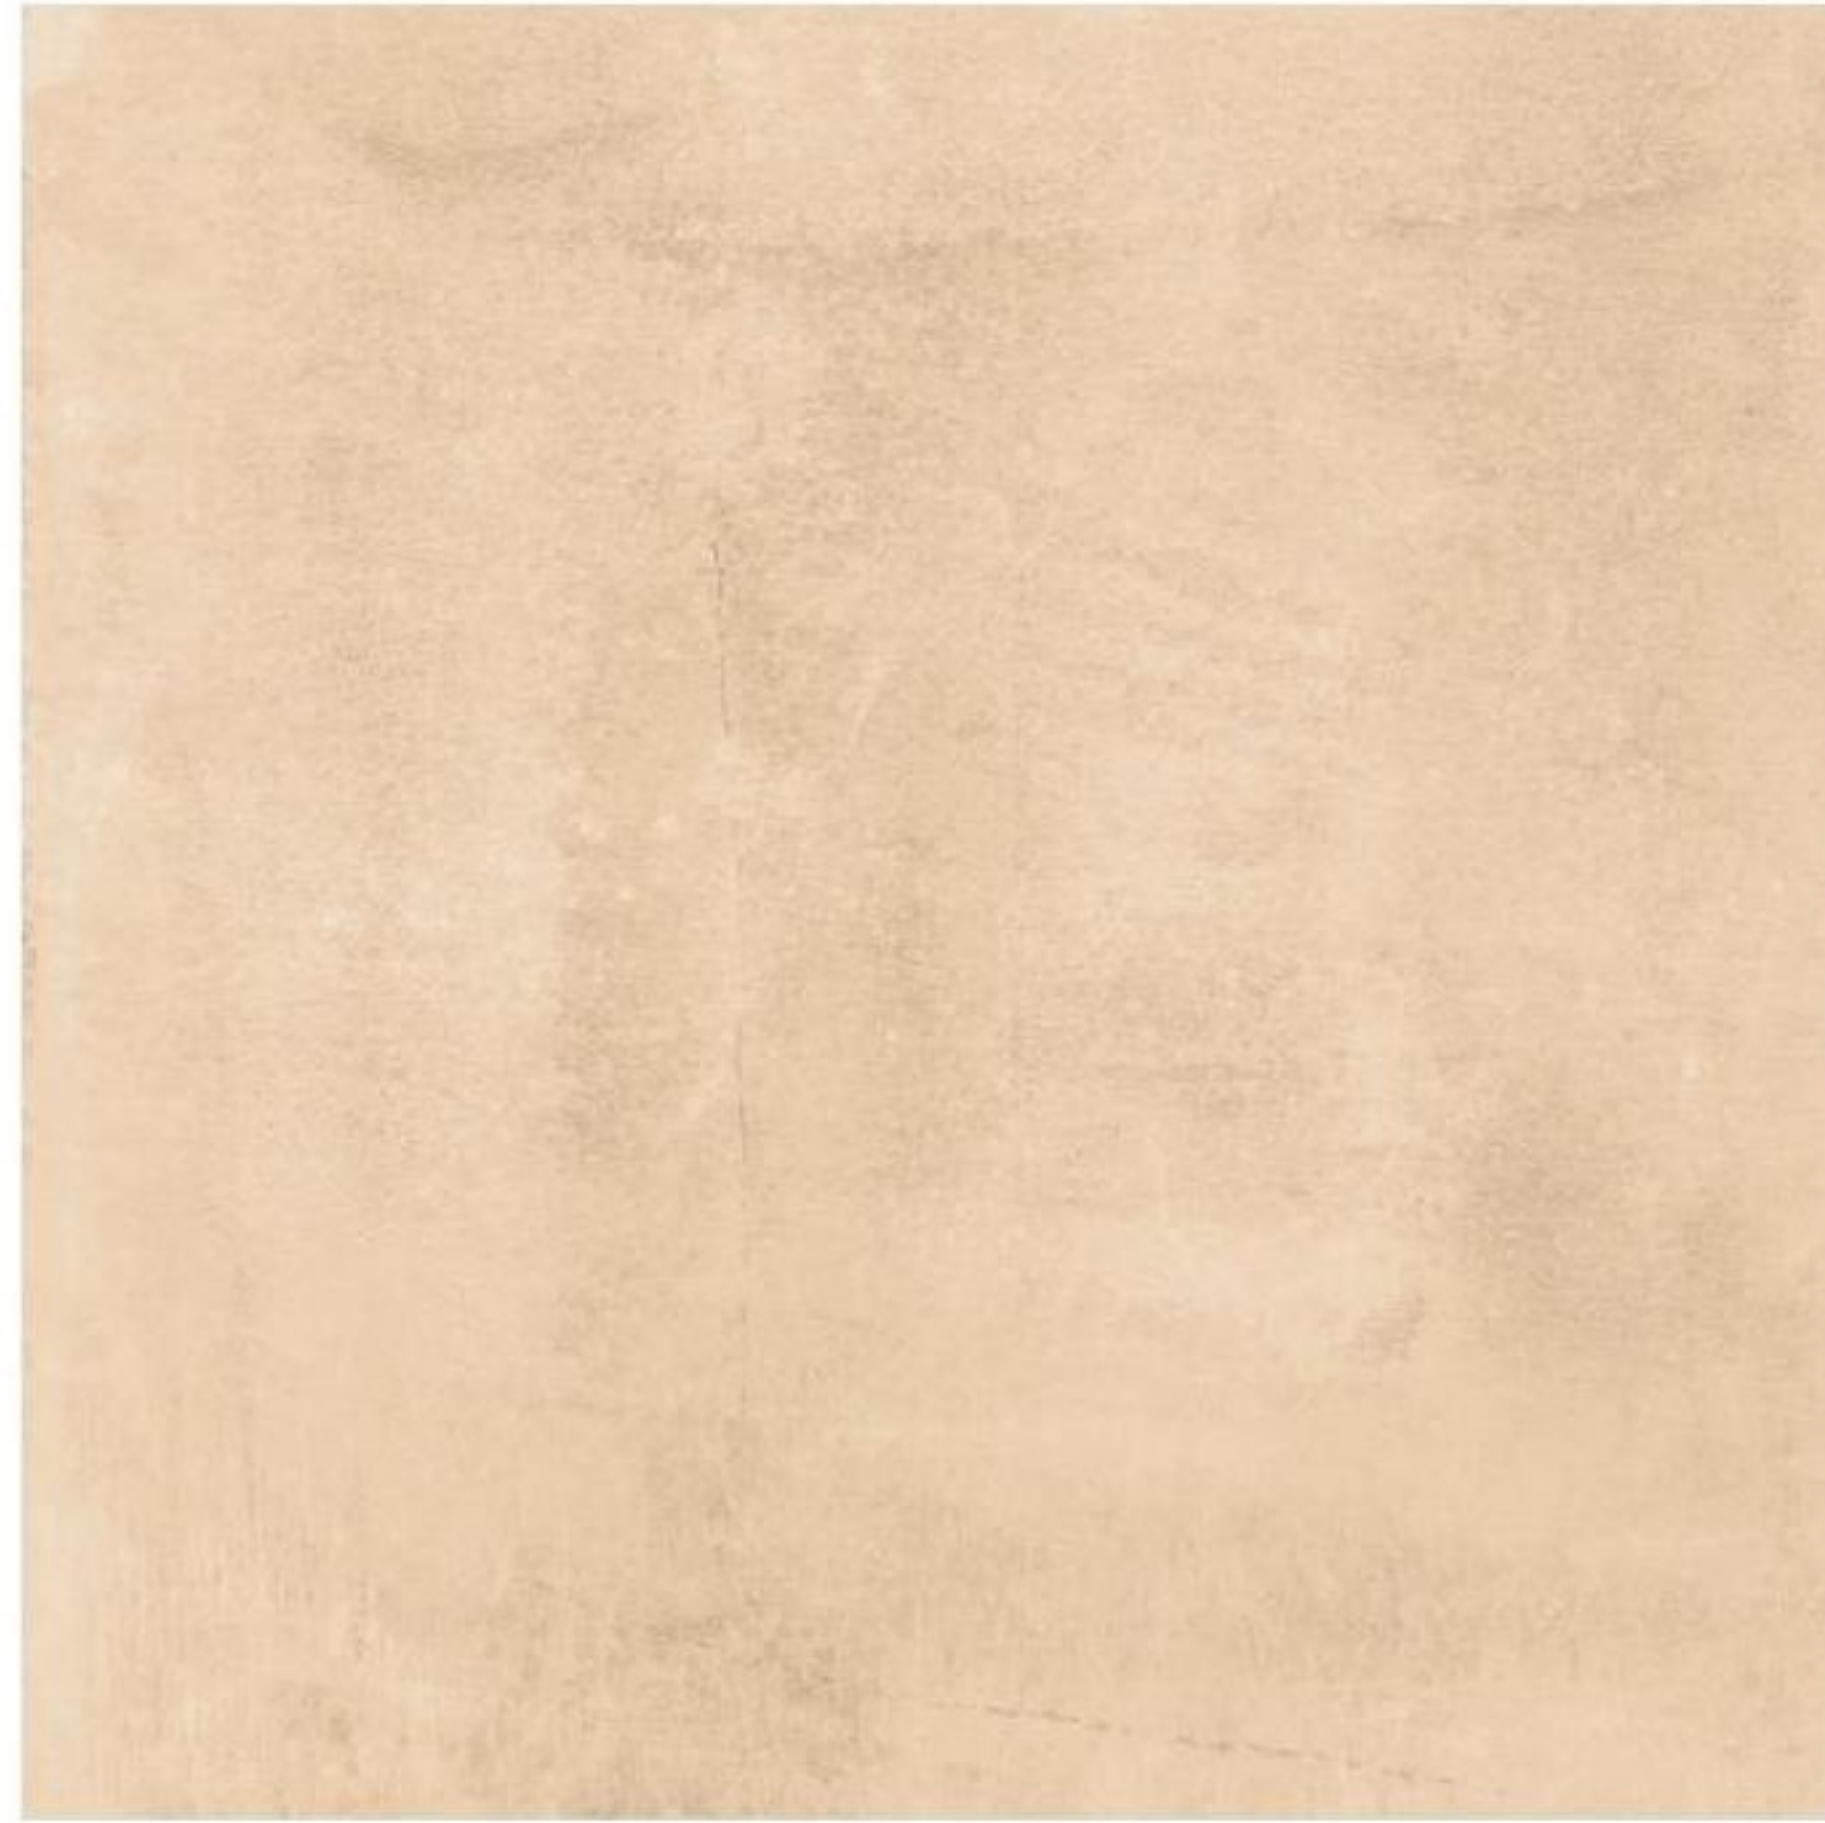

SATIN SURFACE

GLAZED VITRIFIED TILES
800x800mm

CAUGA IVORY