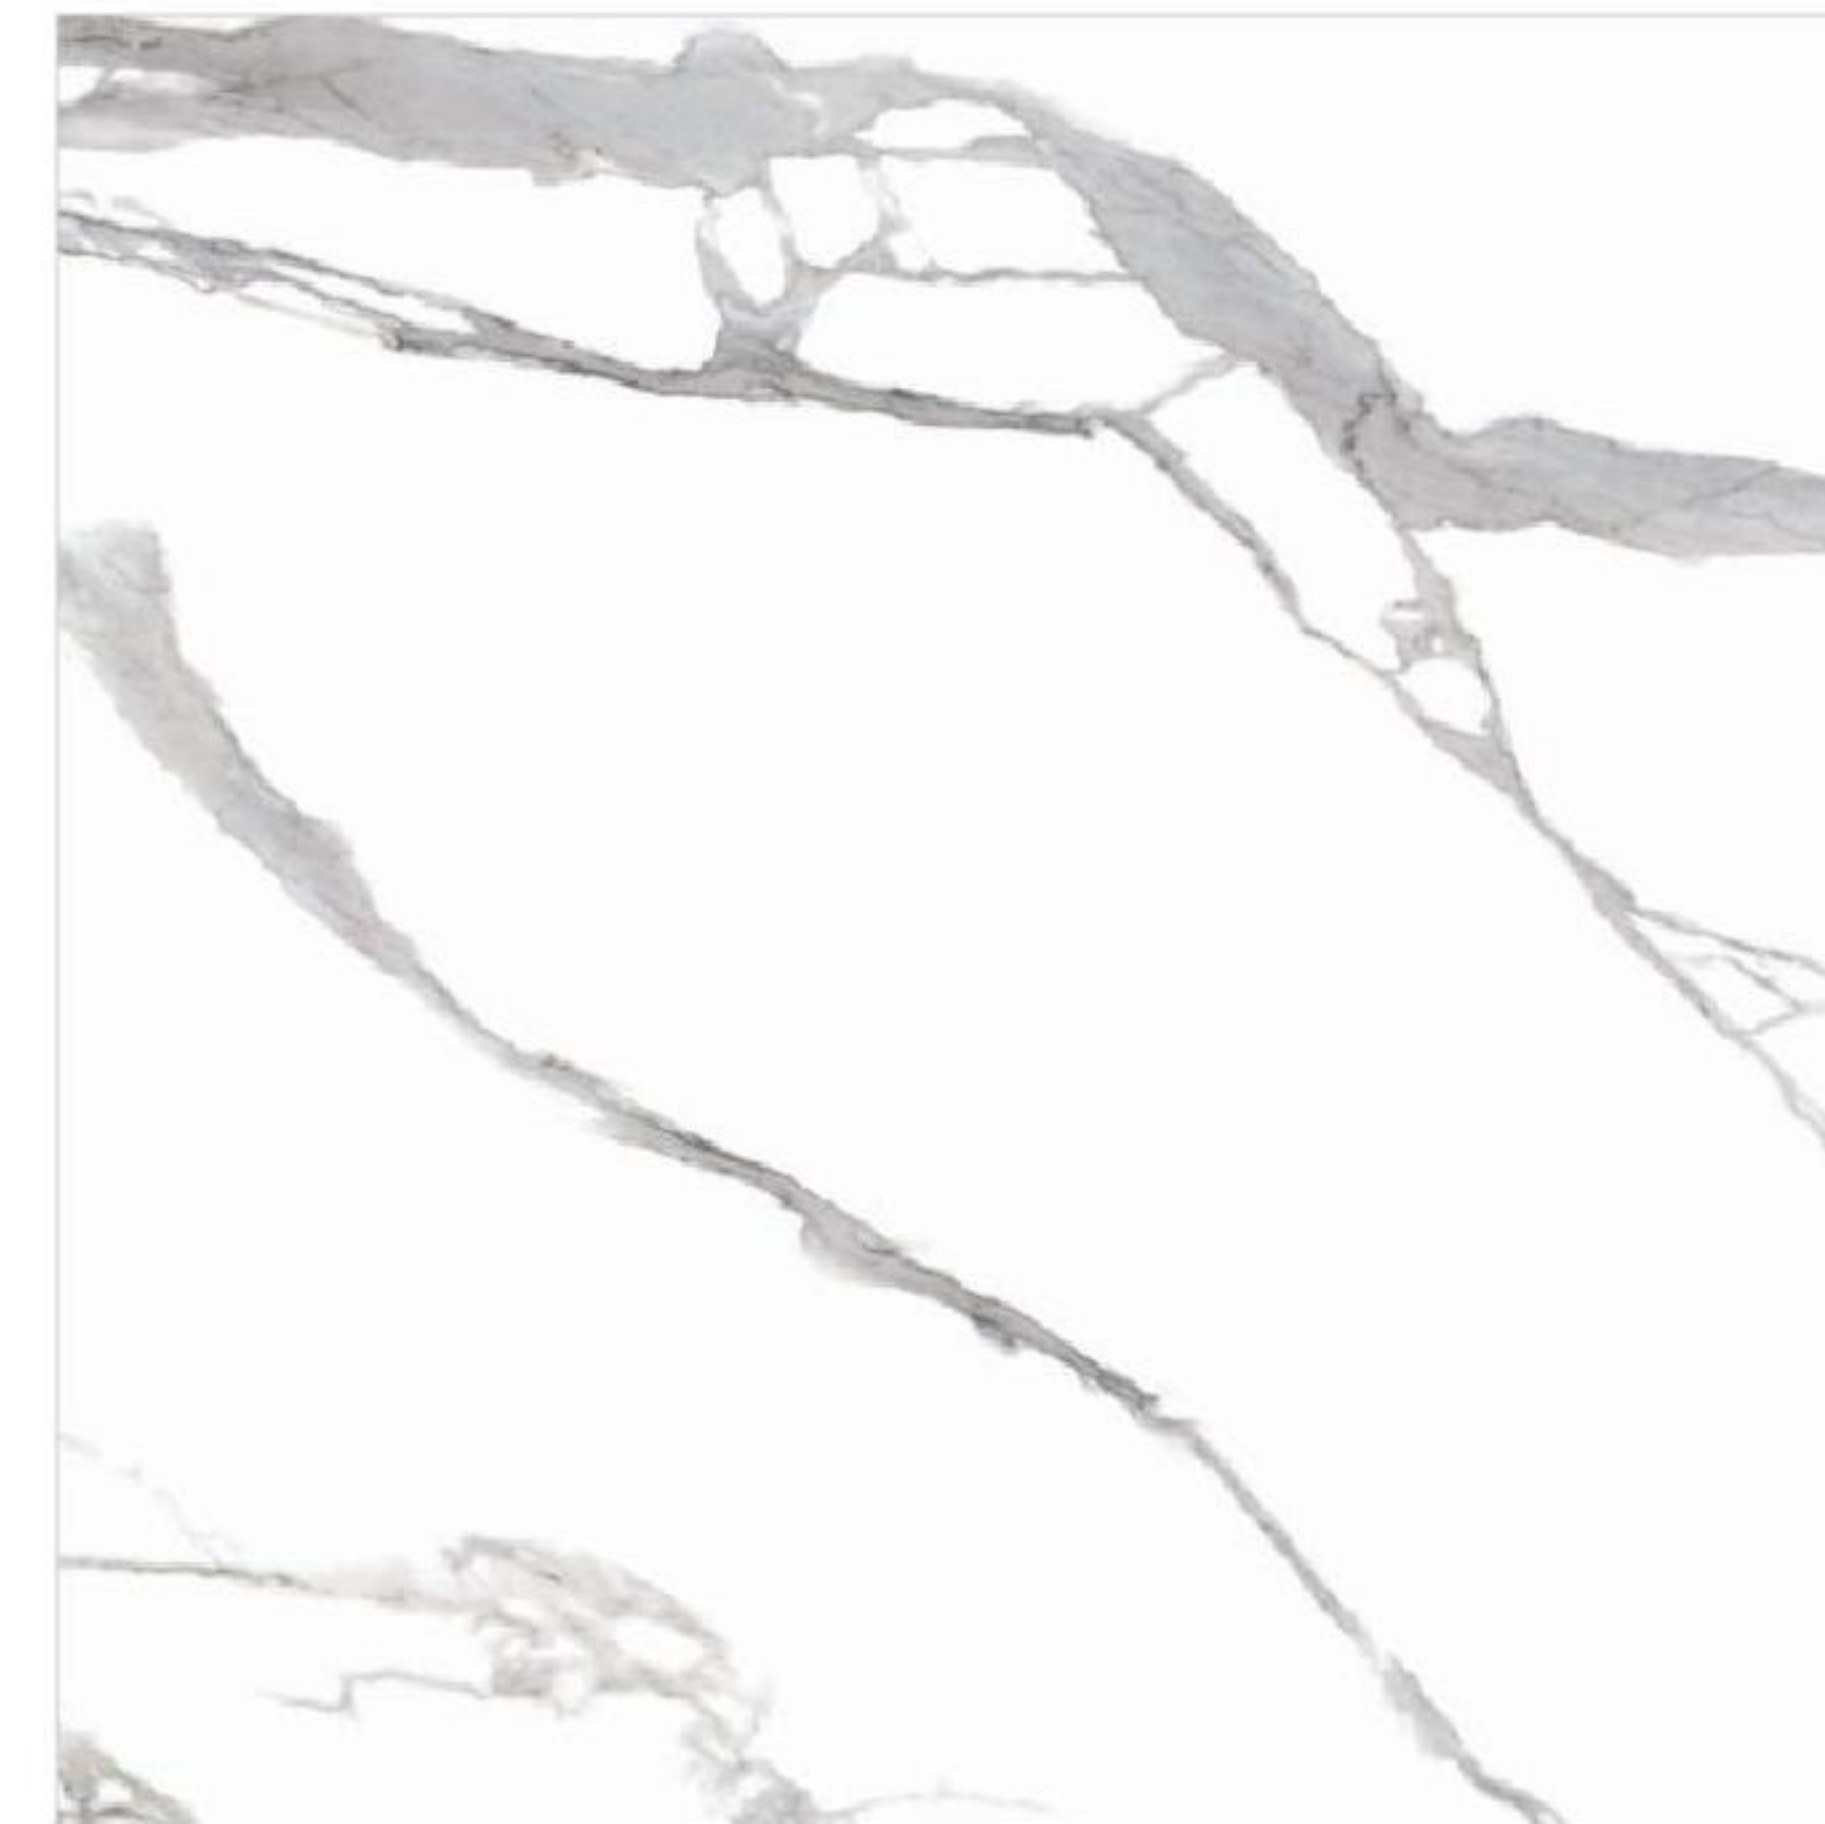

SATVARIO ROYAL