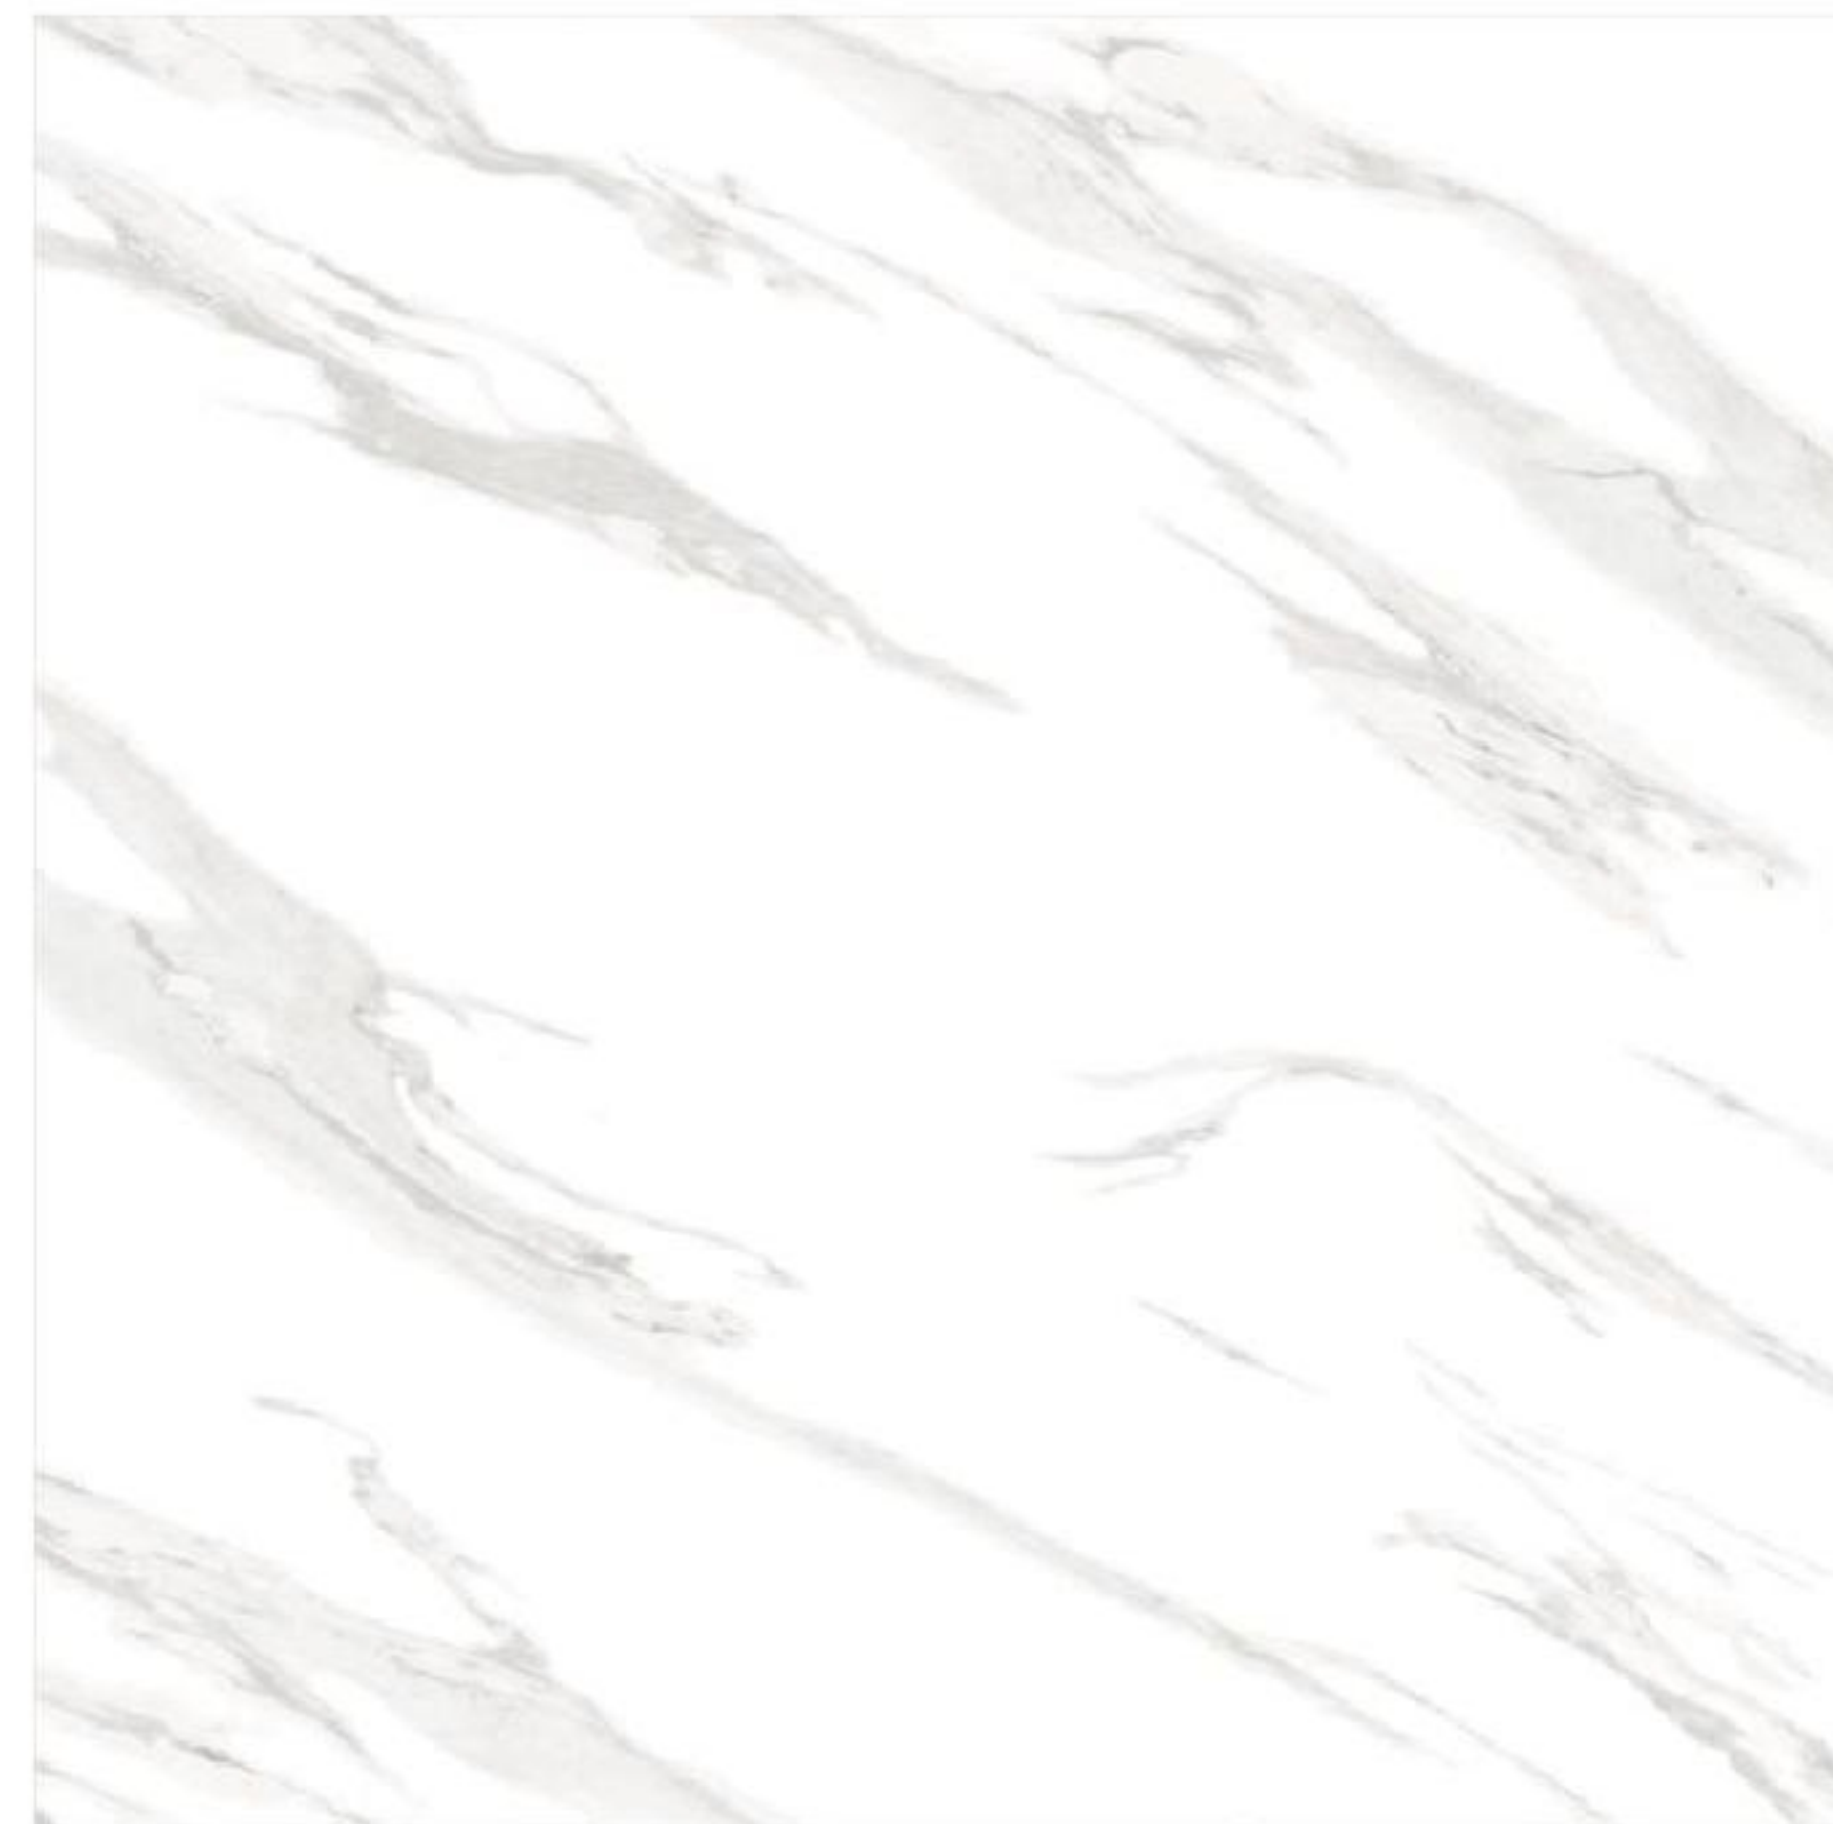

**GLOSS SURFACE**  
GLAZED VITRIFIED TILES  
800x800mm

GLOSS SURFACE

GLAZED VITRIFIED TILES  
800x800mm

ARJENTINA CREMA

BRECIA VERDE

BOTOCHINO BEIGE

CALACATTA BIANCO

GLOSS SURFACE