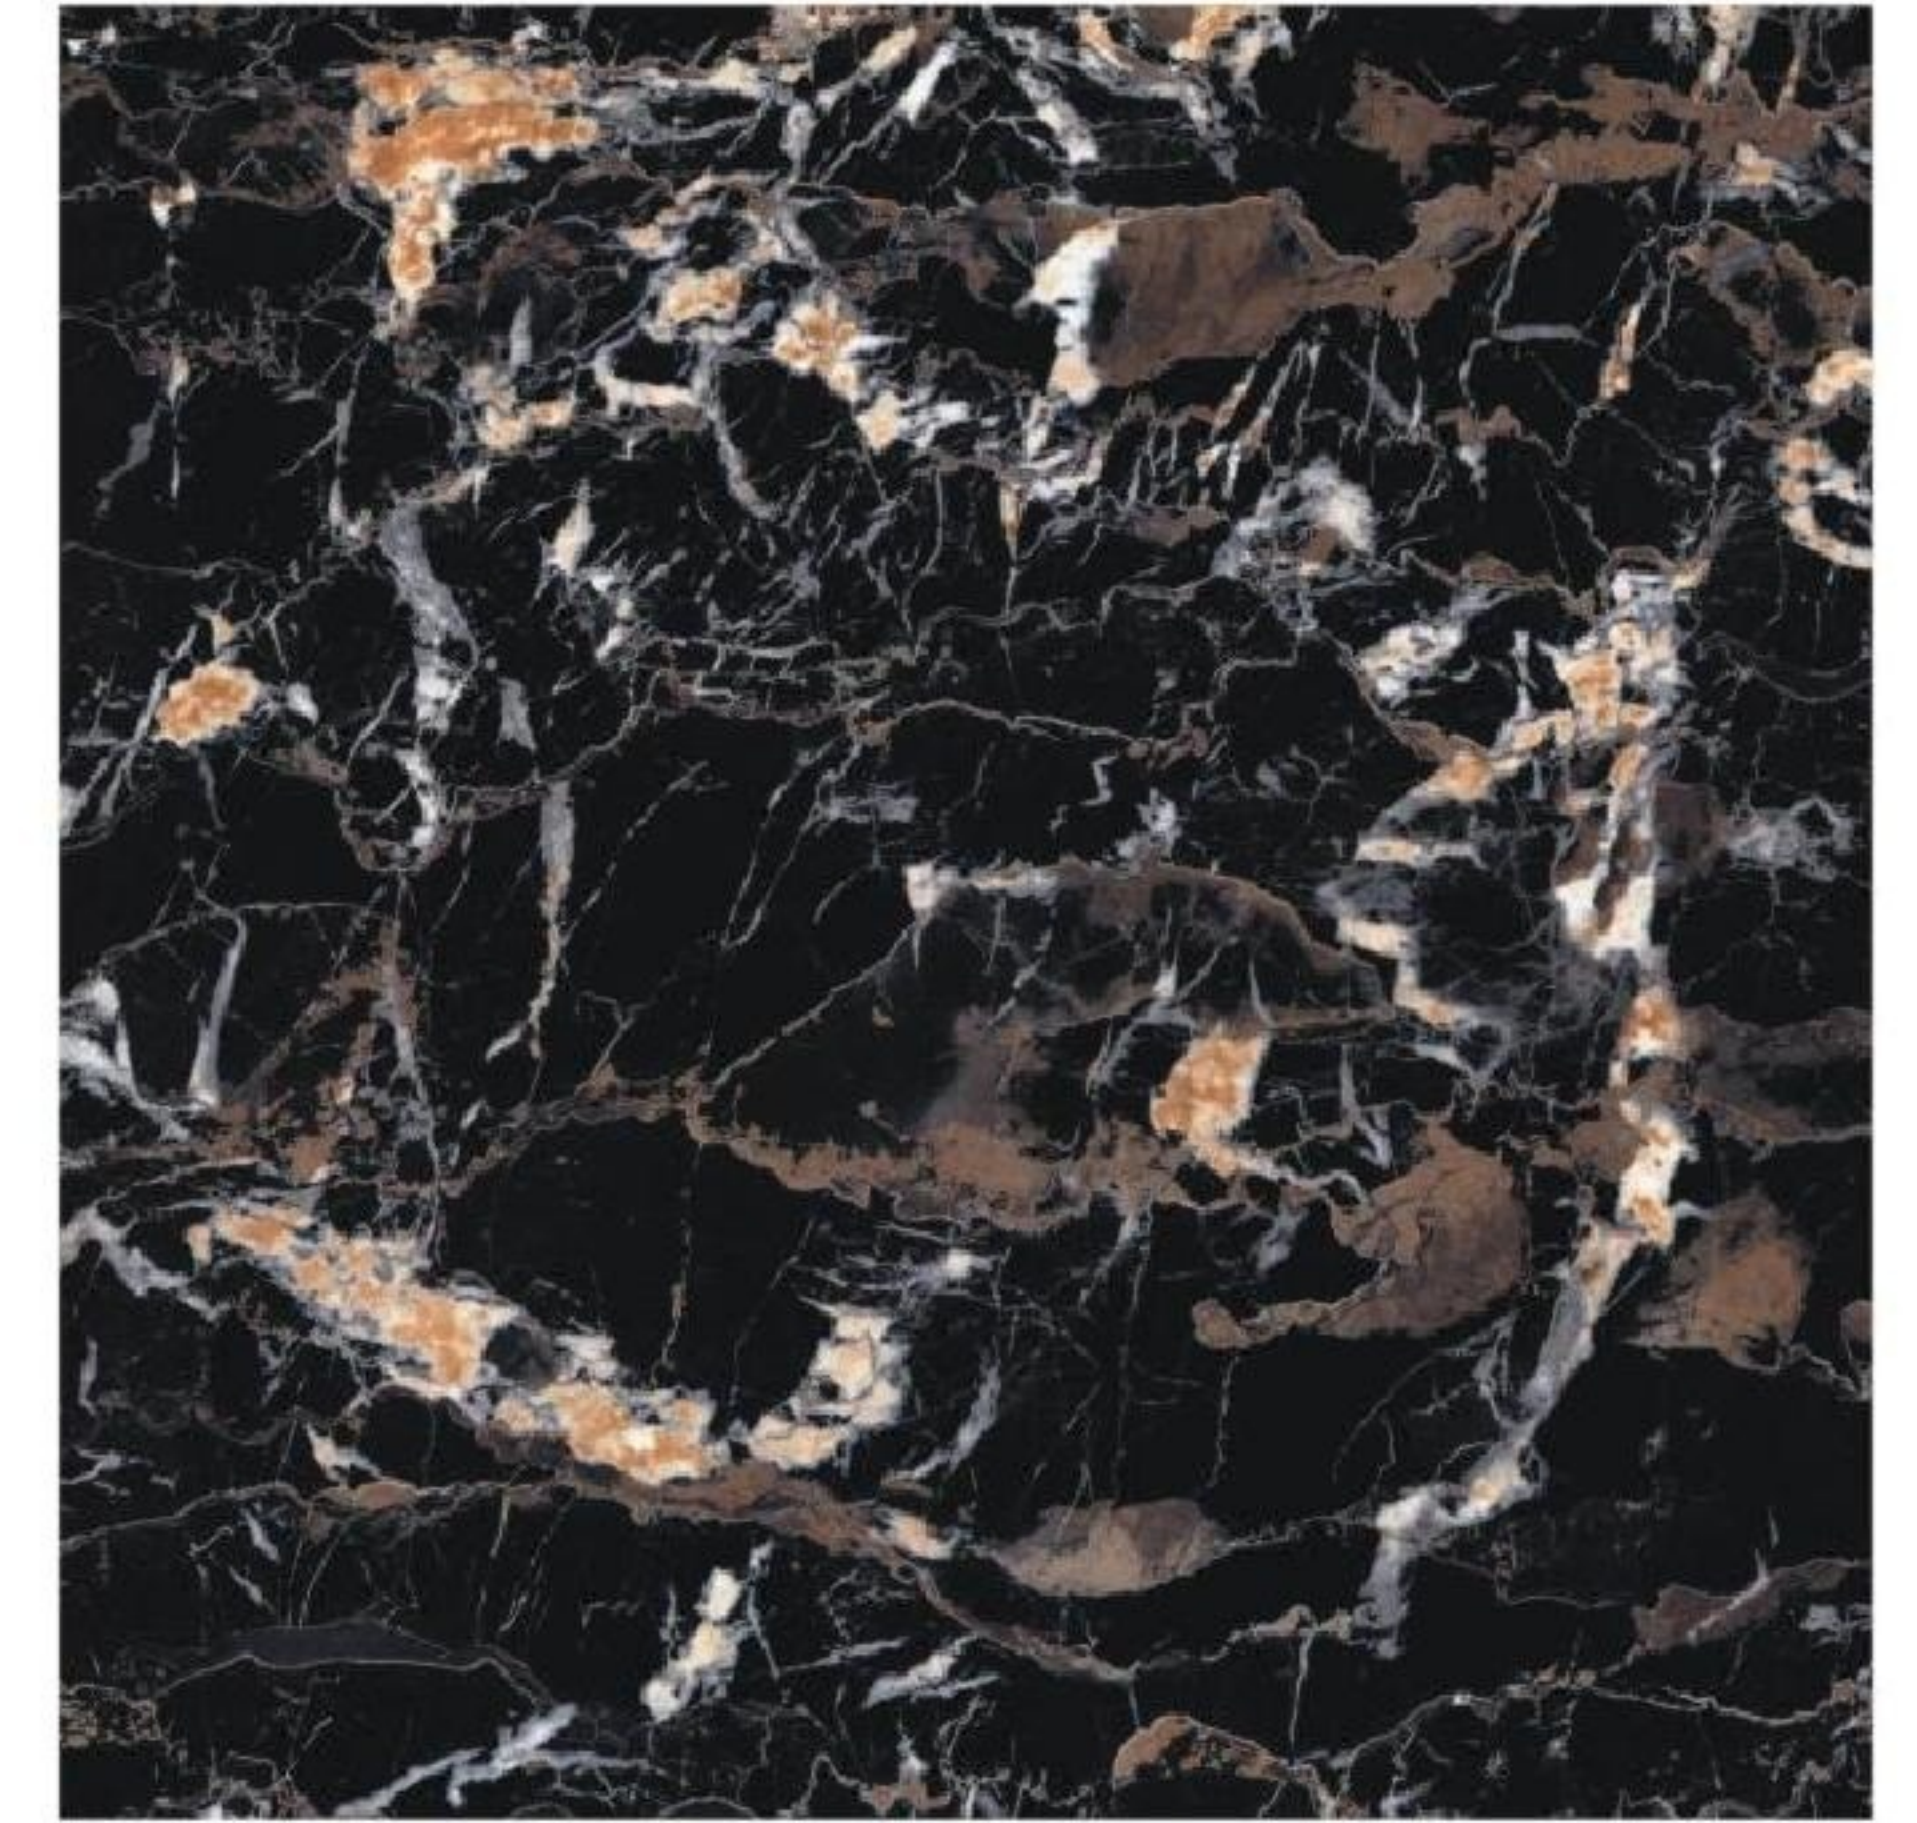

*ROSS OPERA*

*BLACK PORTARO*

*AZZARO*

*MARQUINA*

tiles shown: ESTRADA

**HIGH GLOSS SURFACE**  
GLAZED VITRIFIED TILES  
800x800mm

ESTRADA

tiles shown: STONE GREY