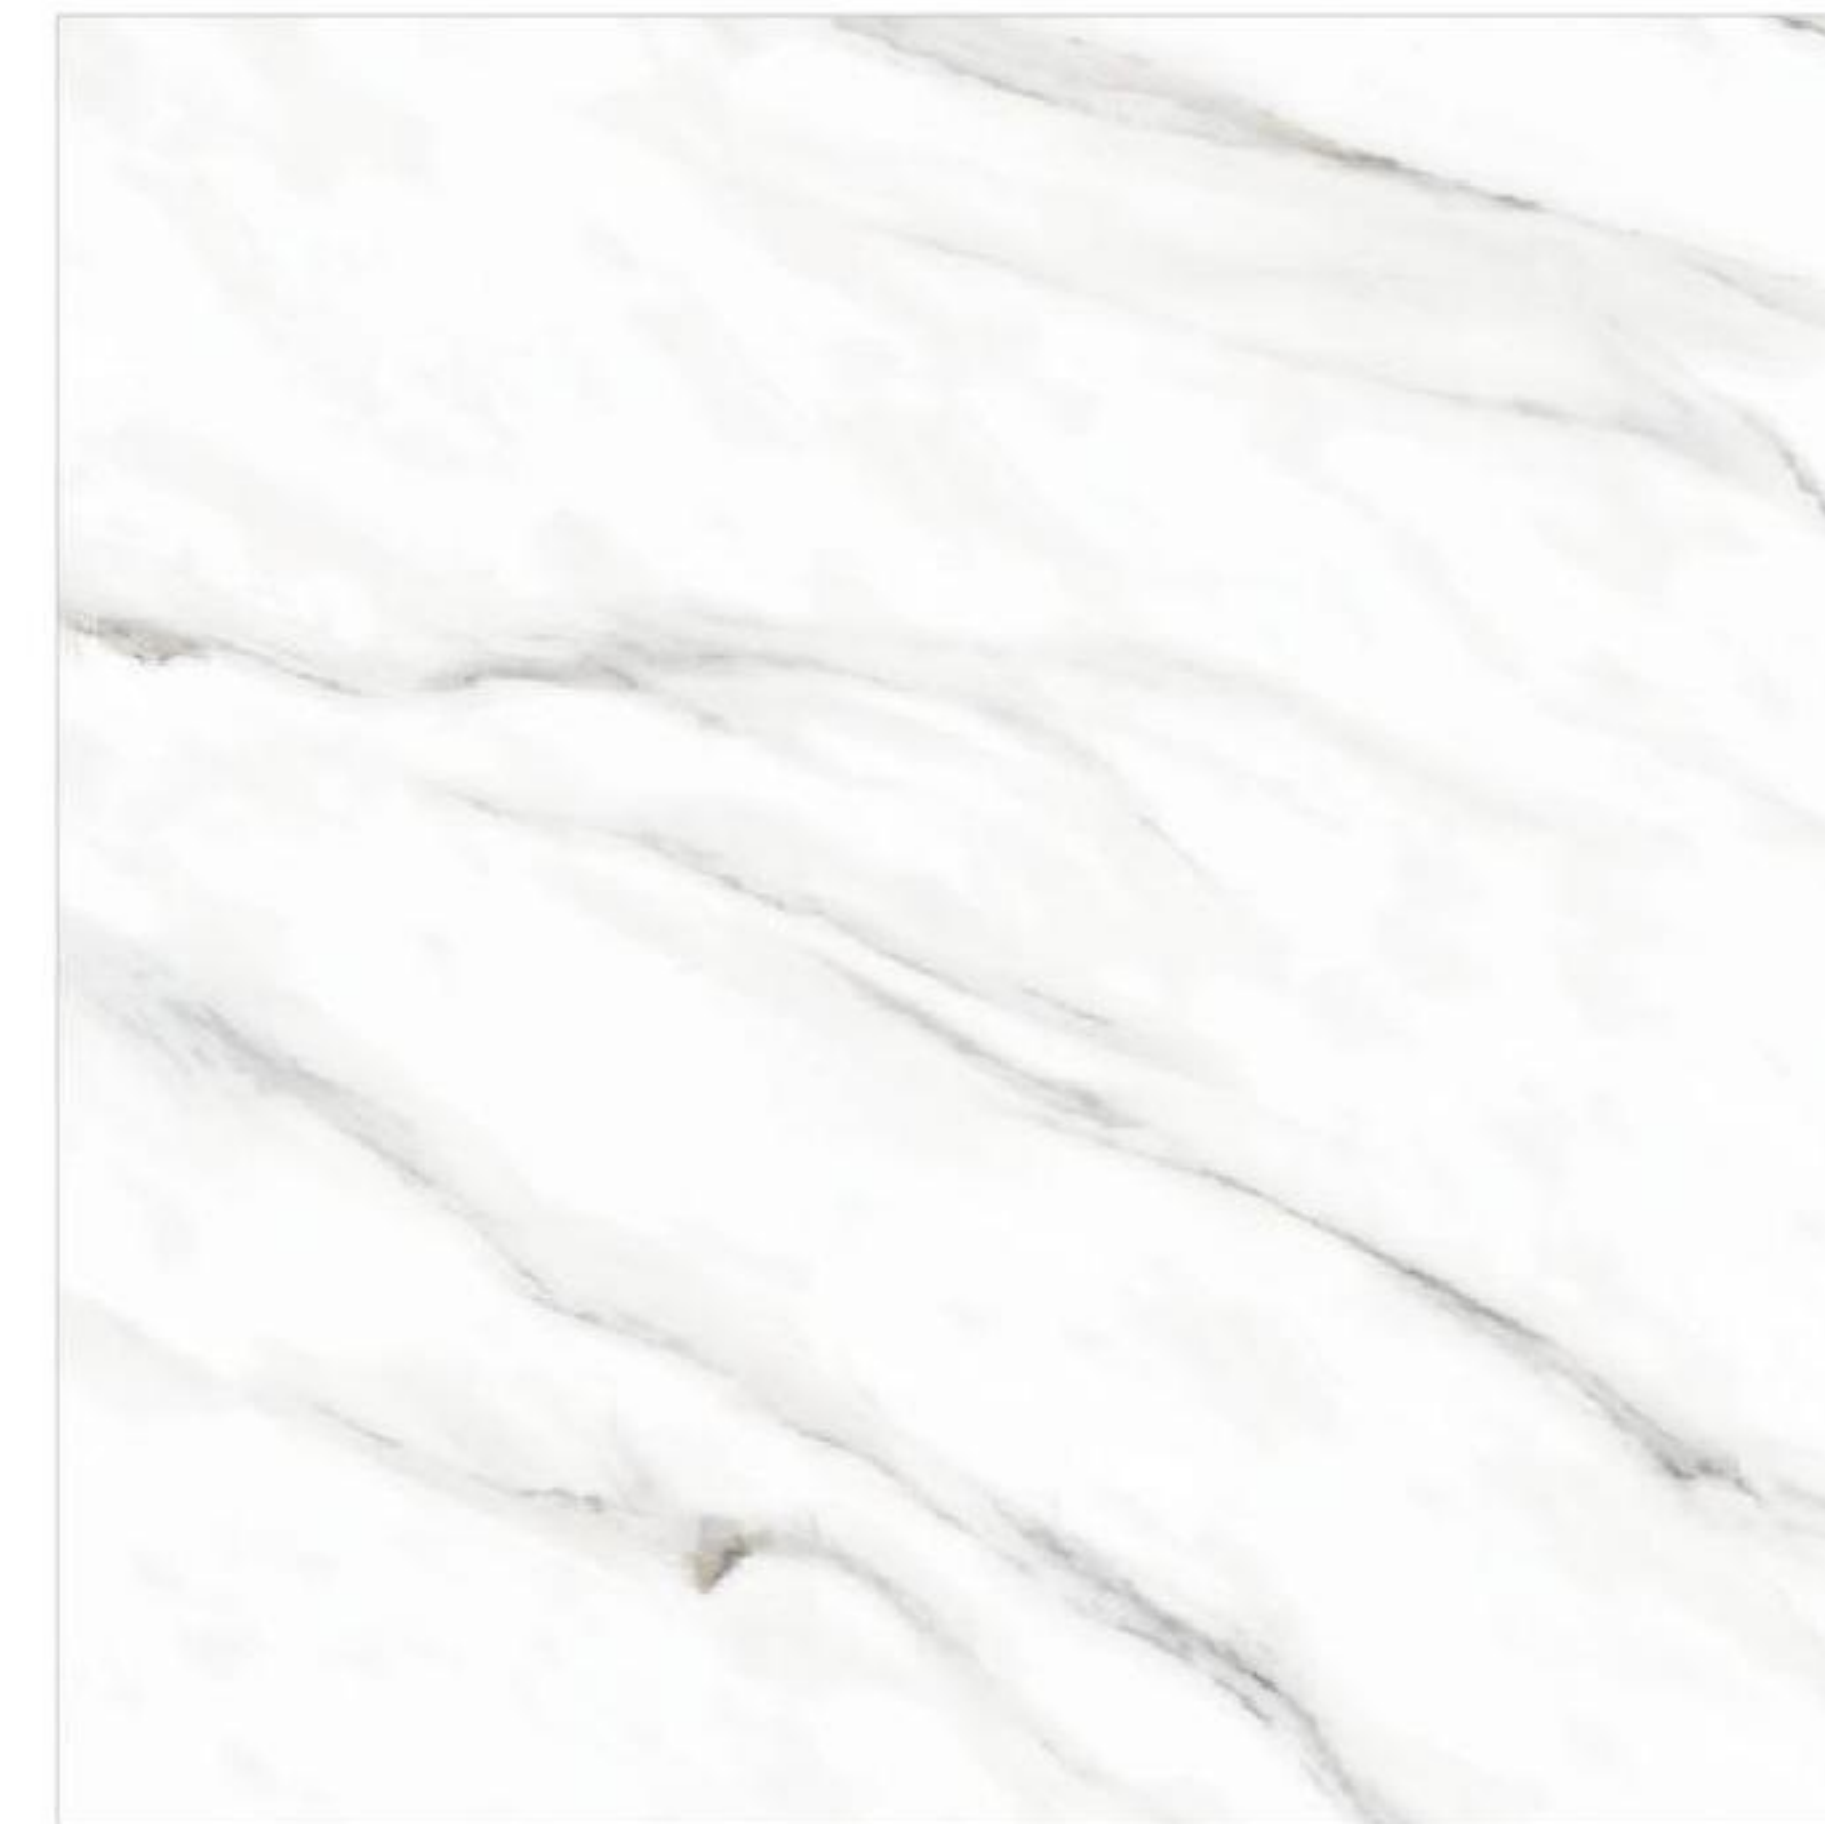

MARBEL BEIGE

RIBACO CHOCO

PULPIS CREAM

ROYAL MARFIL

GLOSS SURFACE

GLAZED VITRIFIED TILES  
800x800mm

ROYAL PEARS GOLDEN

SONATA WHITE