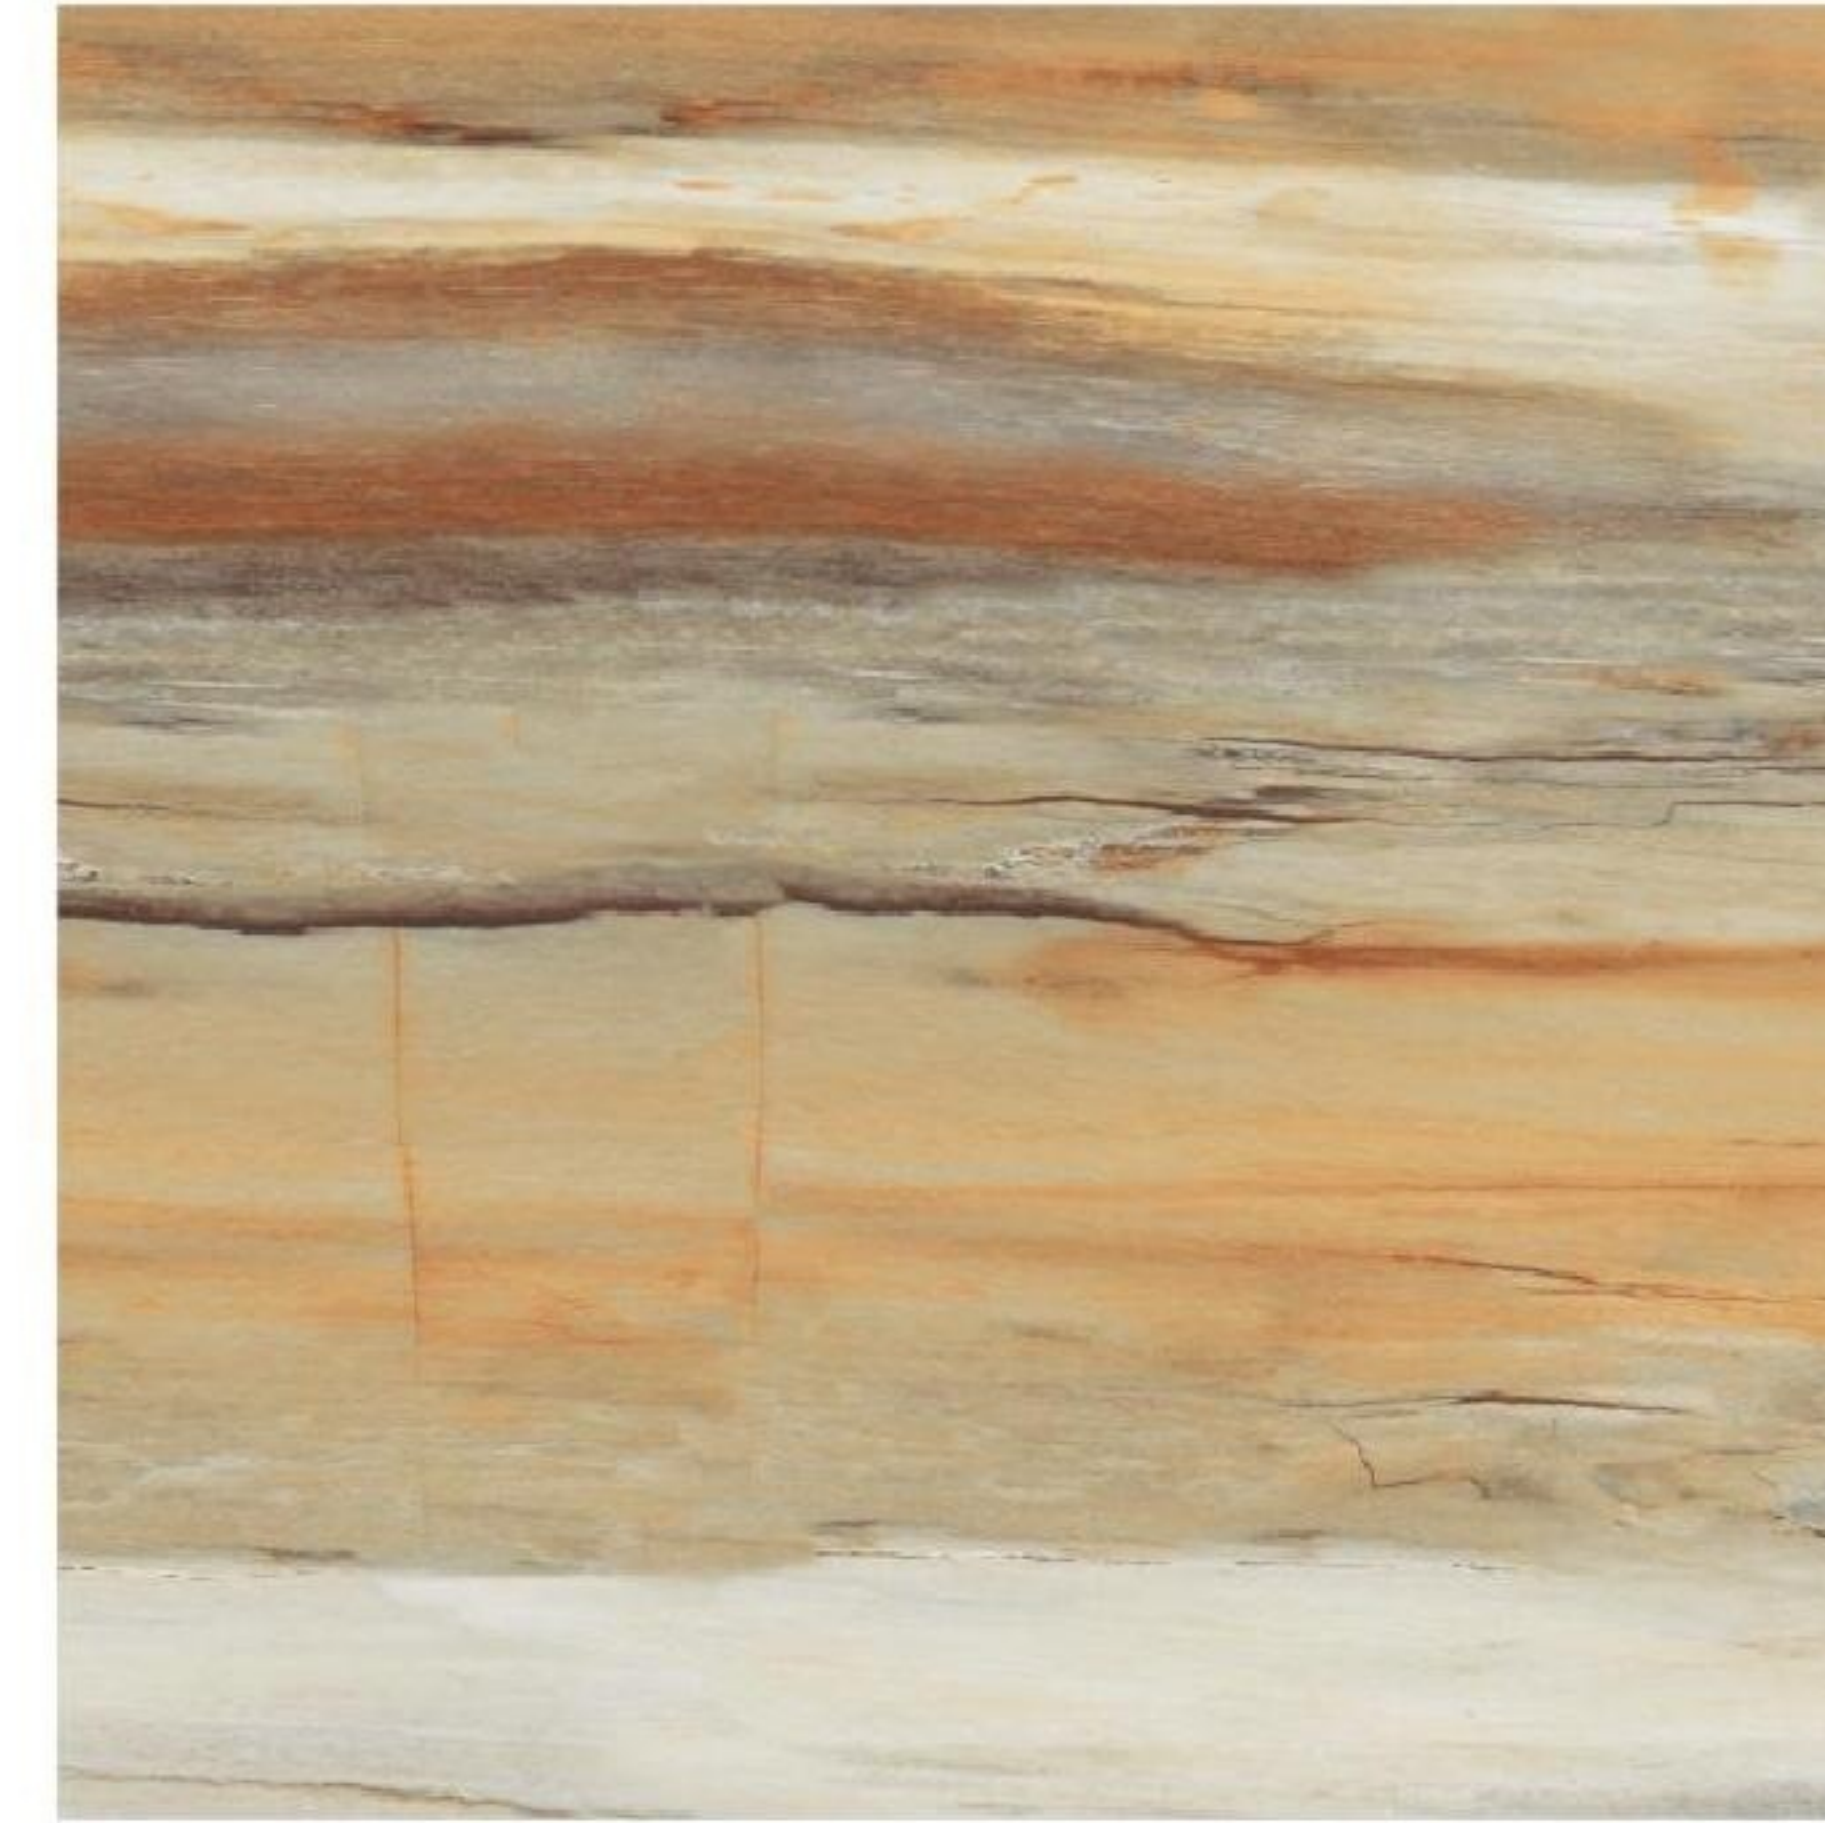

MARBEL BEIGE

RIBACO CHOCO

PULPIS CREAM

ROYAL MARFIL

GLOSS SURFACE

GLAZED VITRIFIED TILES  
800x800mm

ROYAL PEARS GOLDEN

SONATA WHITE