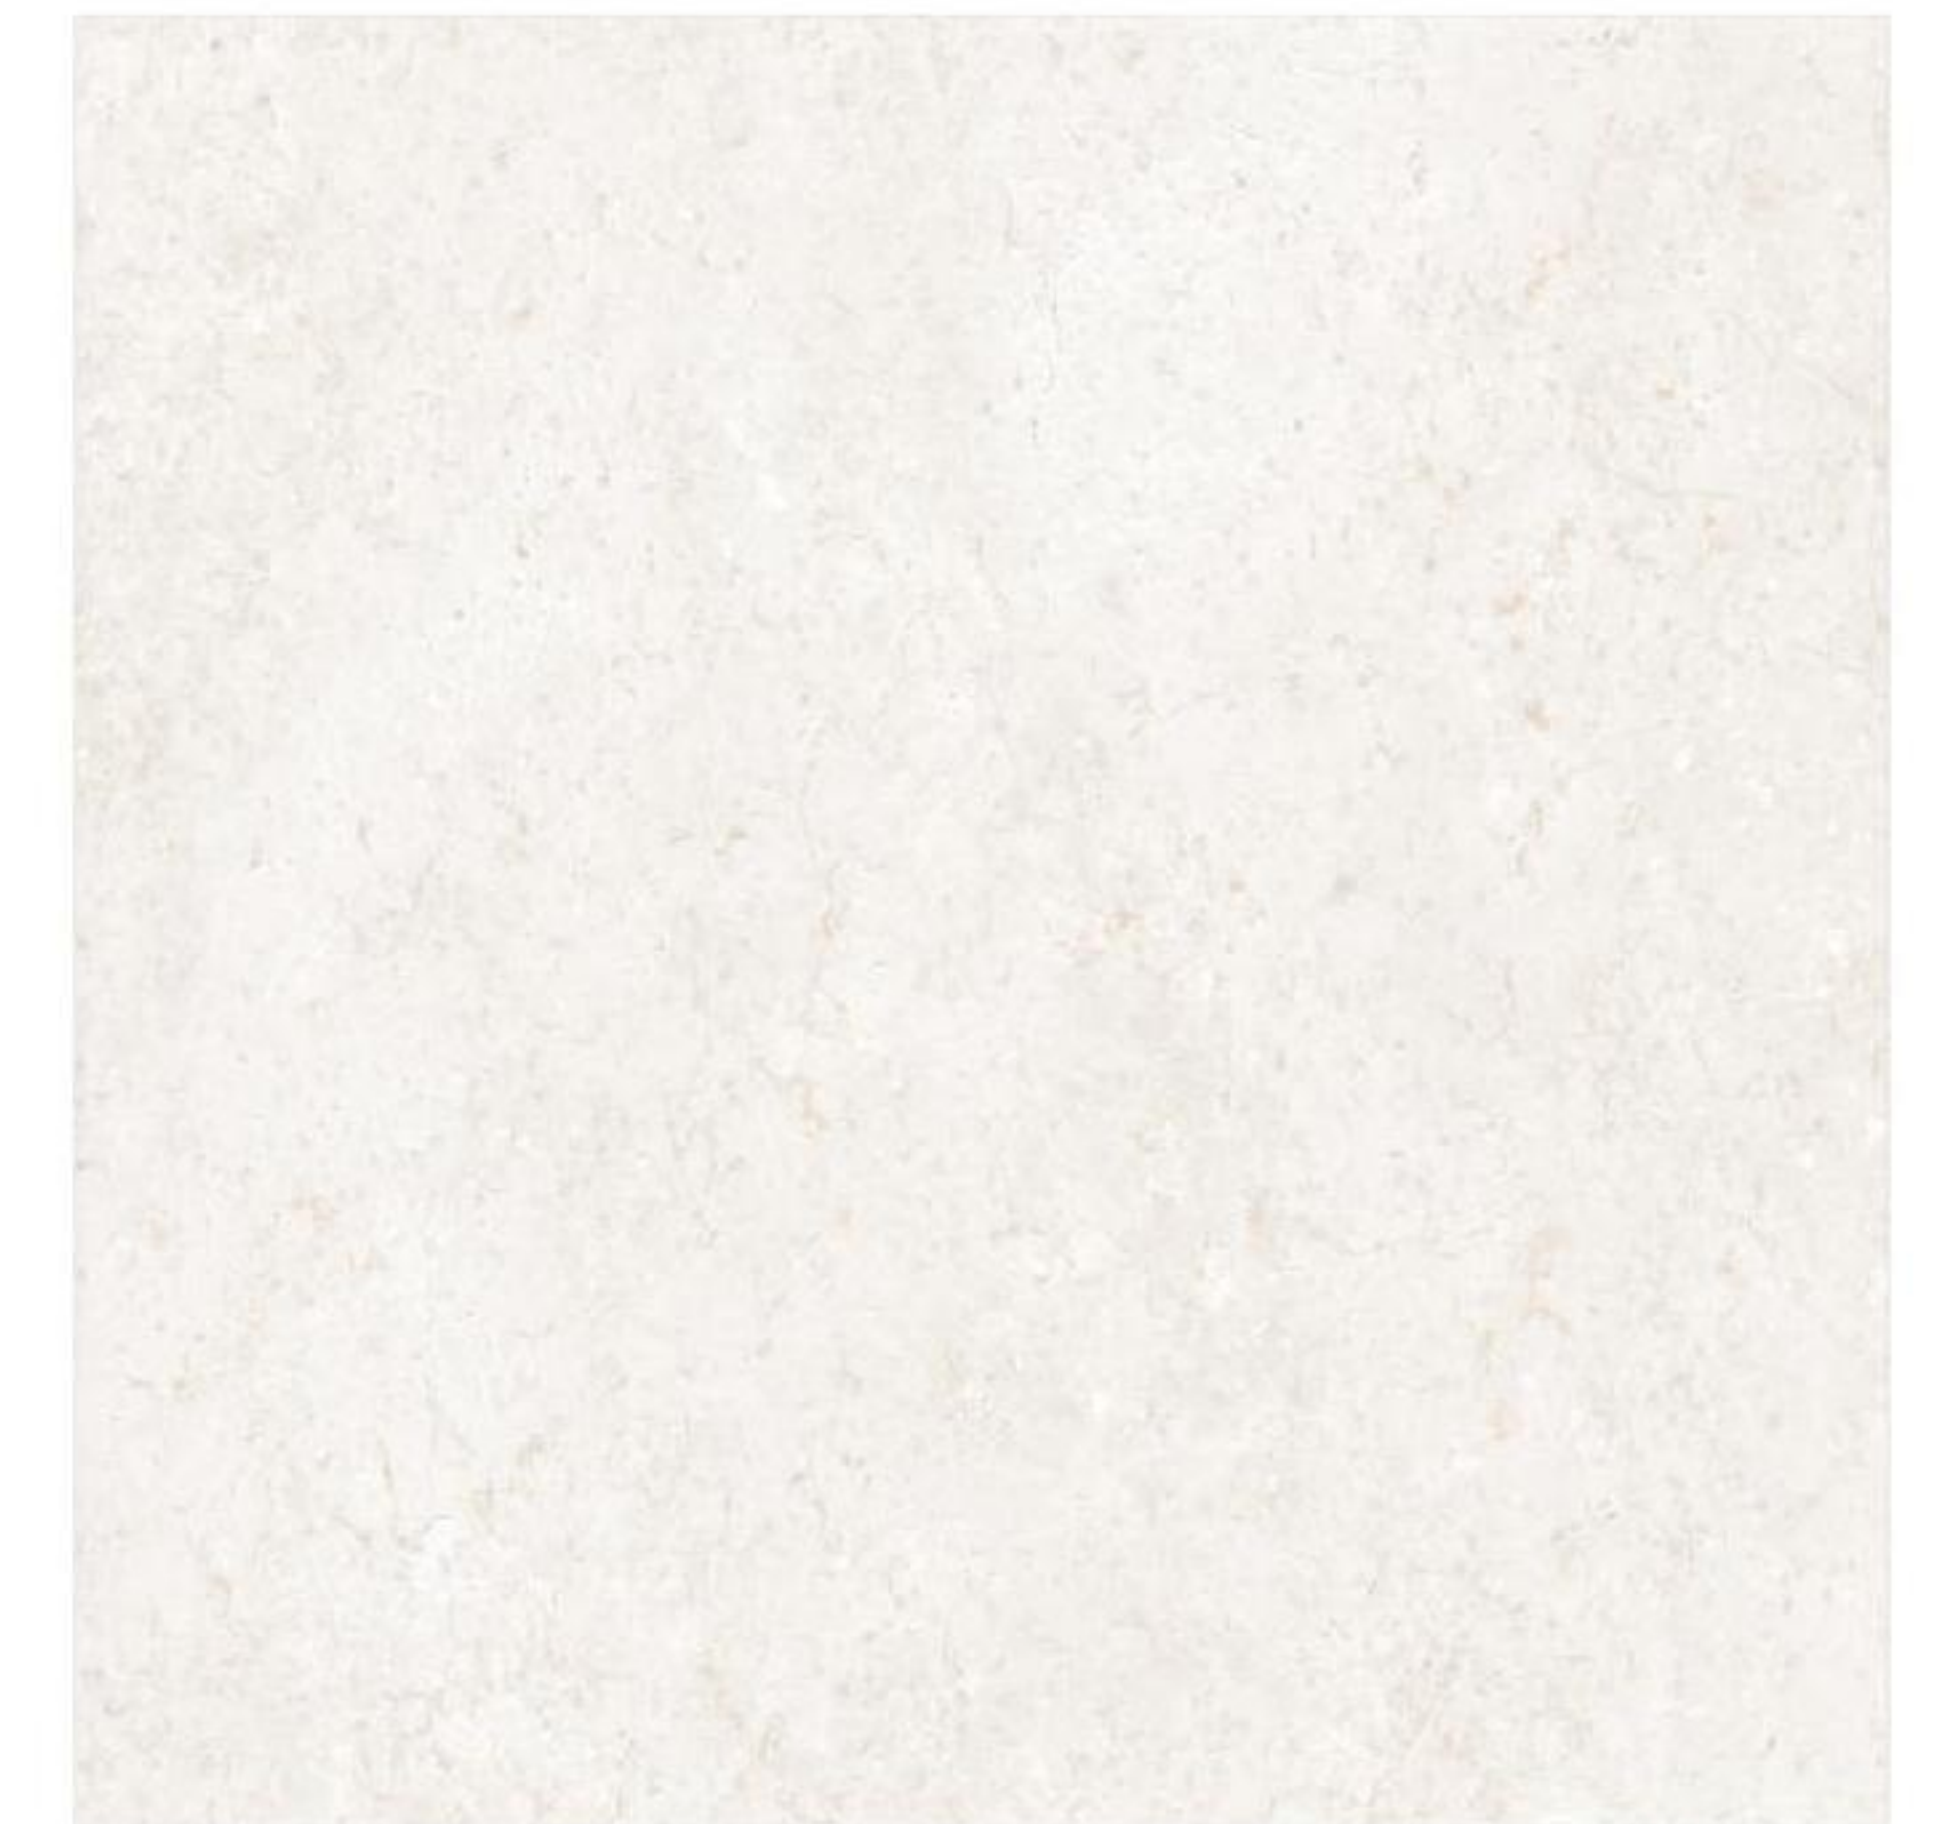

GLOSS SURFACE

GLAZED VITRIFIED TILES
800x800mm

GLOSS SURFACE

GLAZED VITRIFIED TILES
800x800mm

TUSCANA