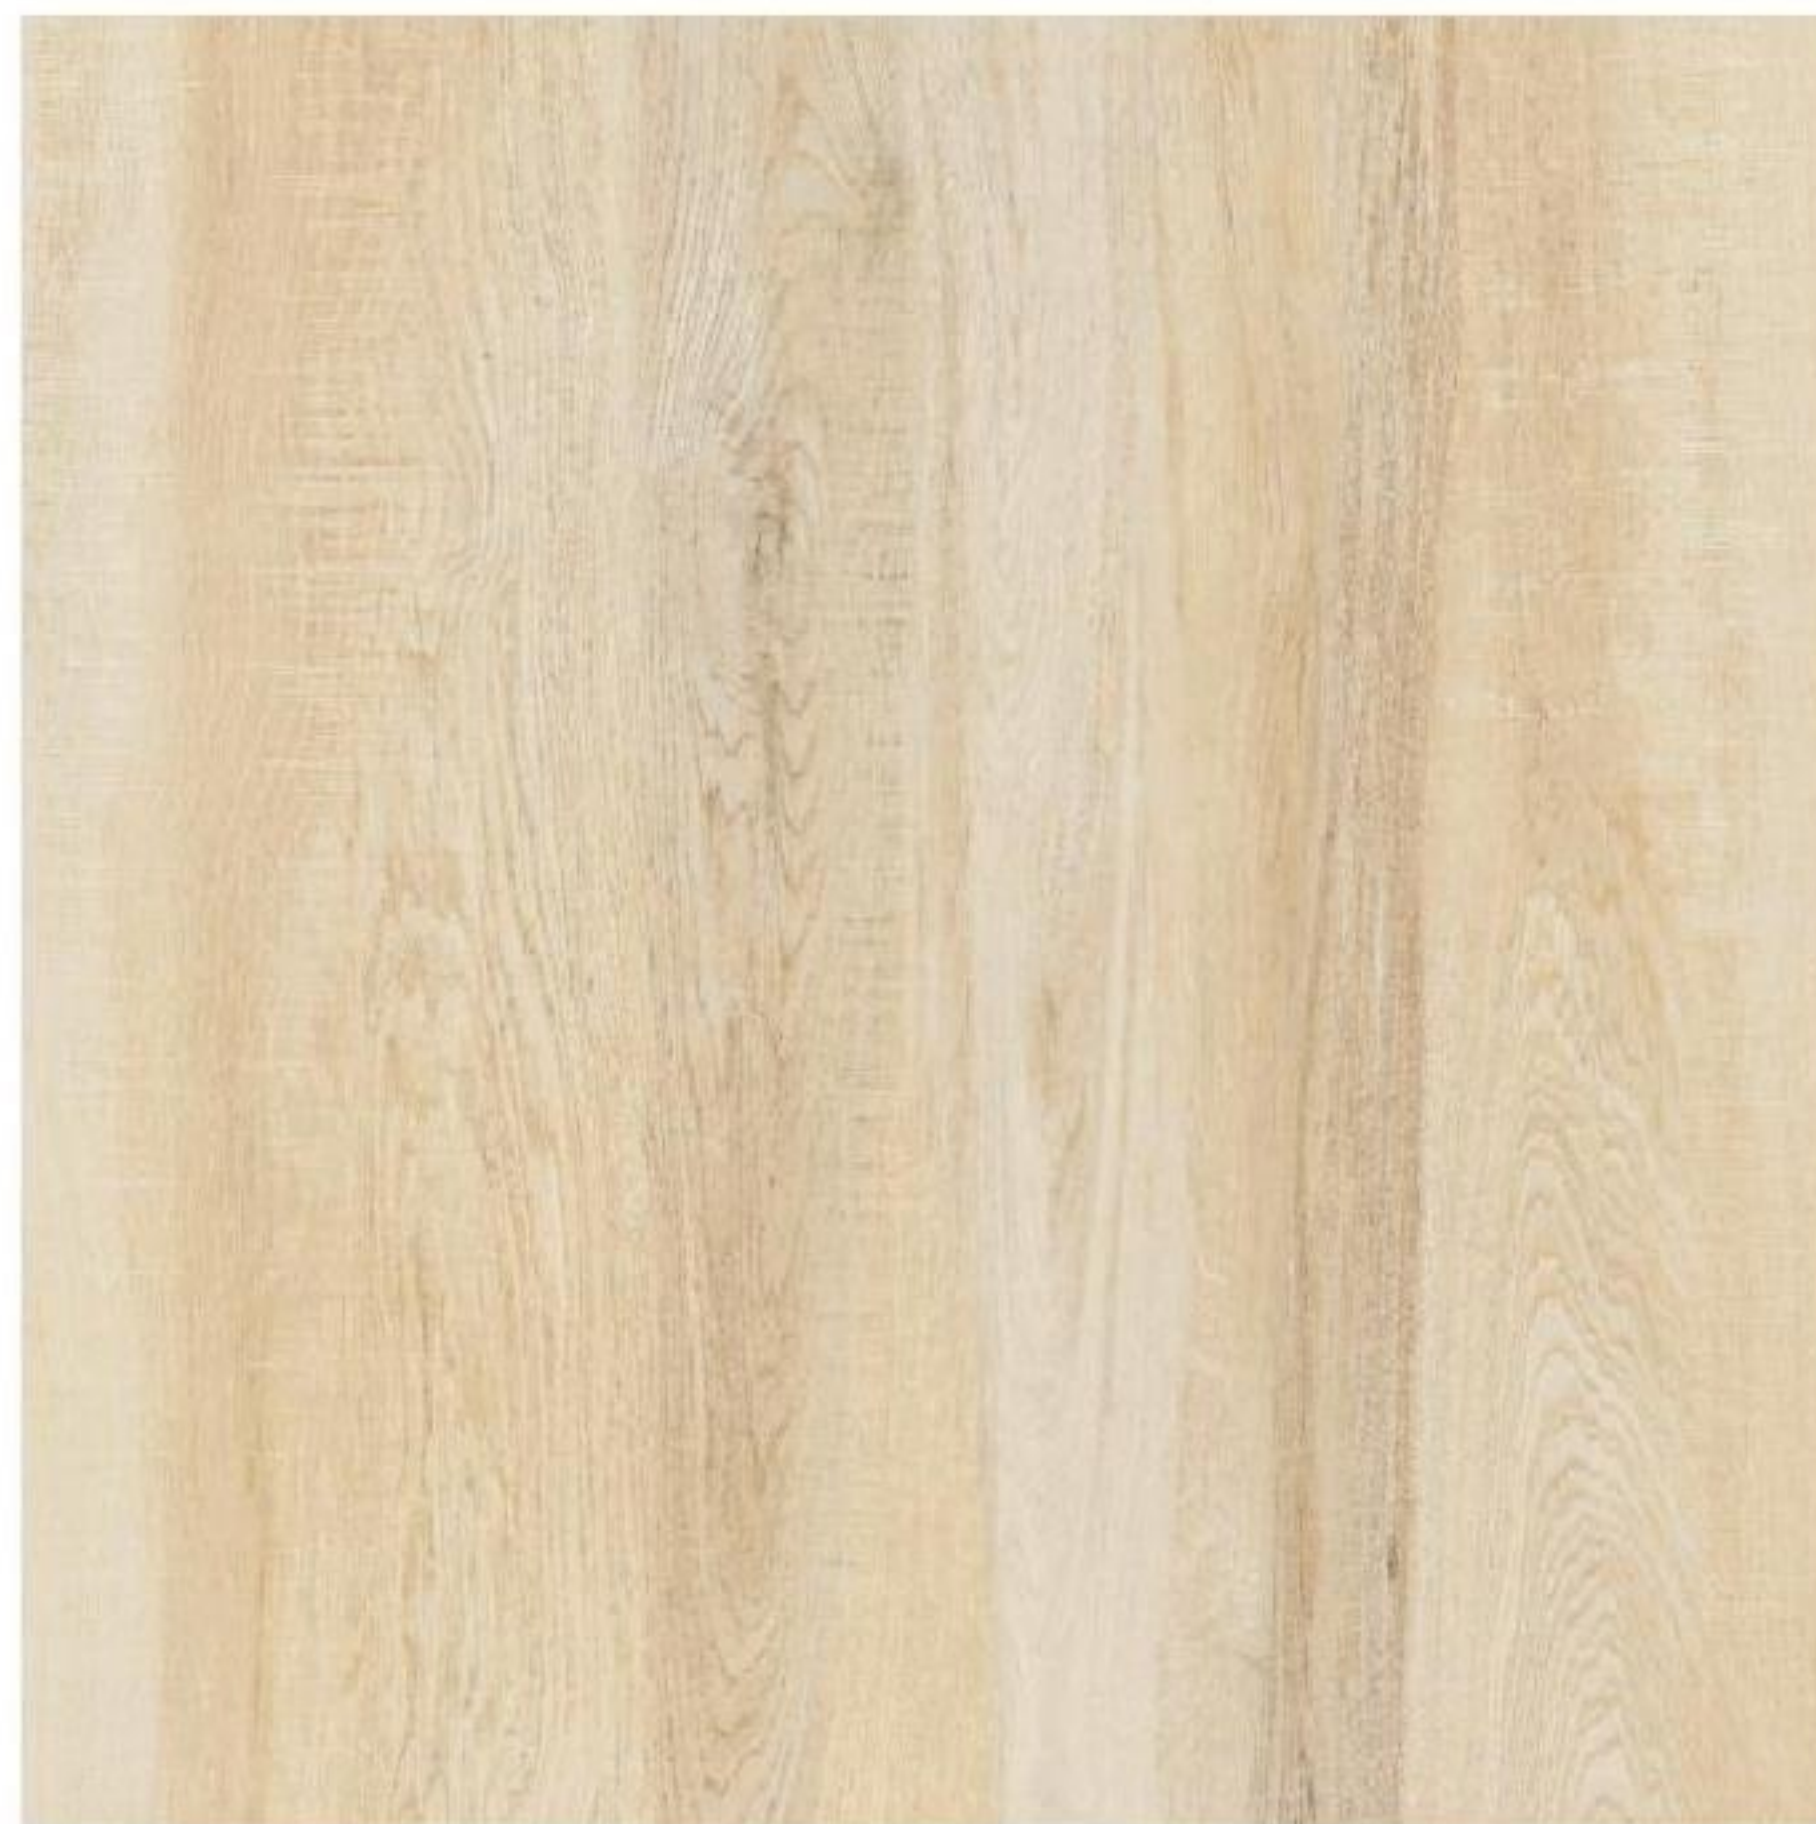

002

003

004

CARVIN MATT SURFACE  
GLAZED VITRIFIED TILES  
800x800mm

-  random effect
-  natural effect
-  versatile installation
-  use wall & floor
-  spacer suggest

tiles shown: 004

LOGGER BROWN

LOGGER NATUHL