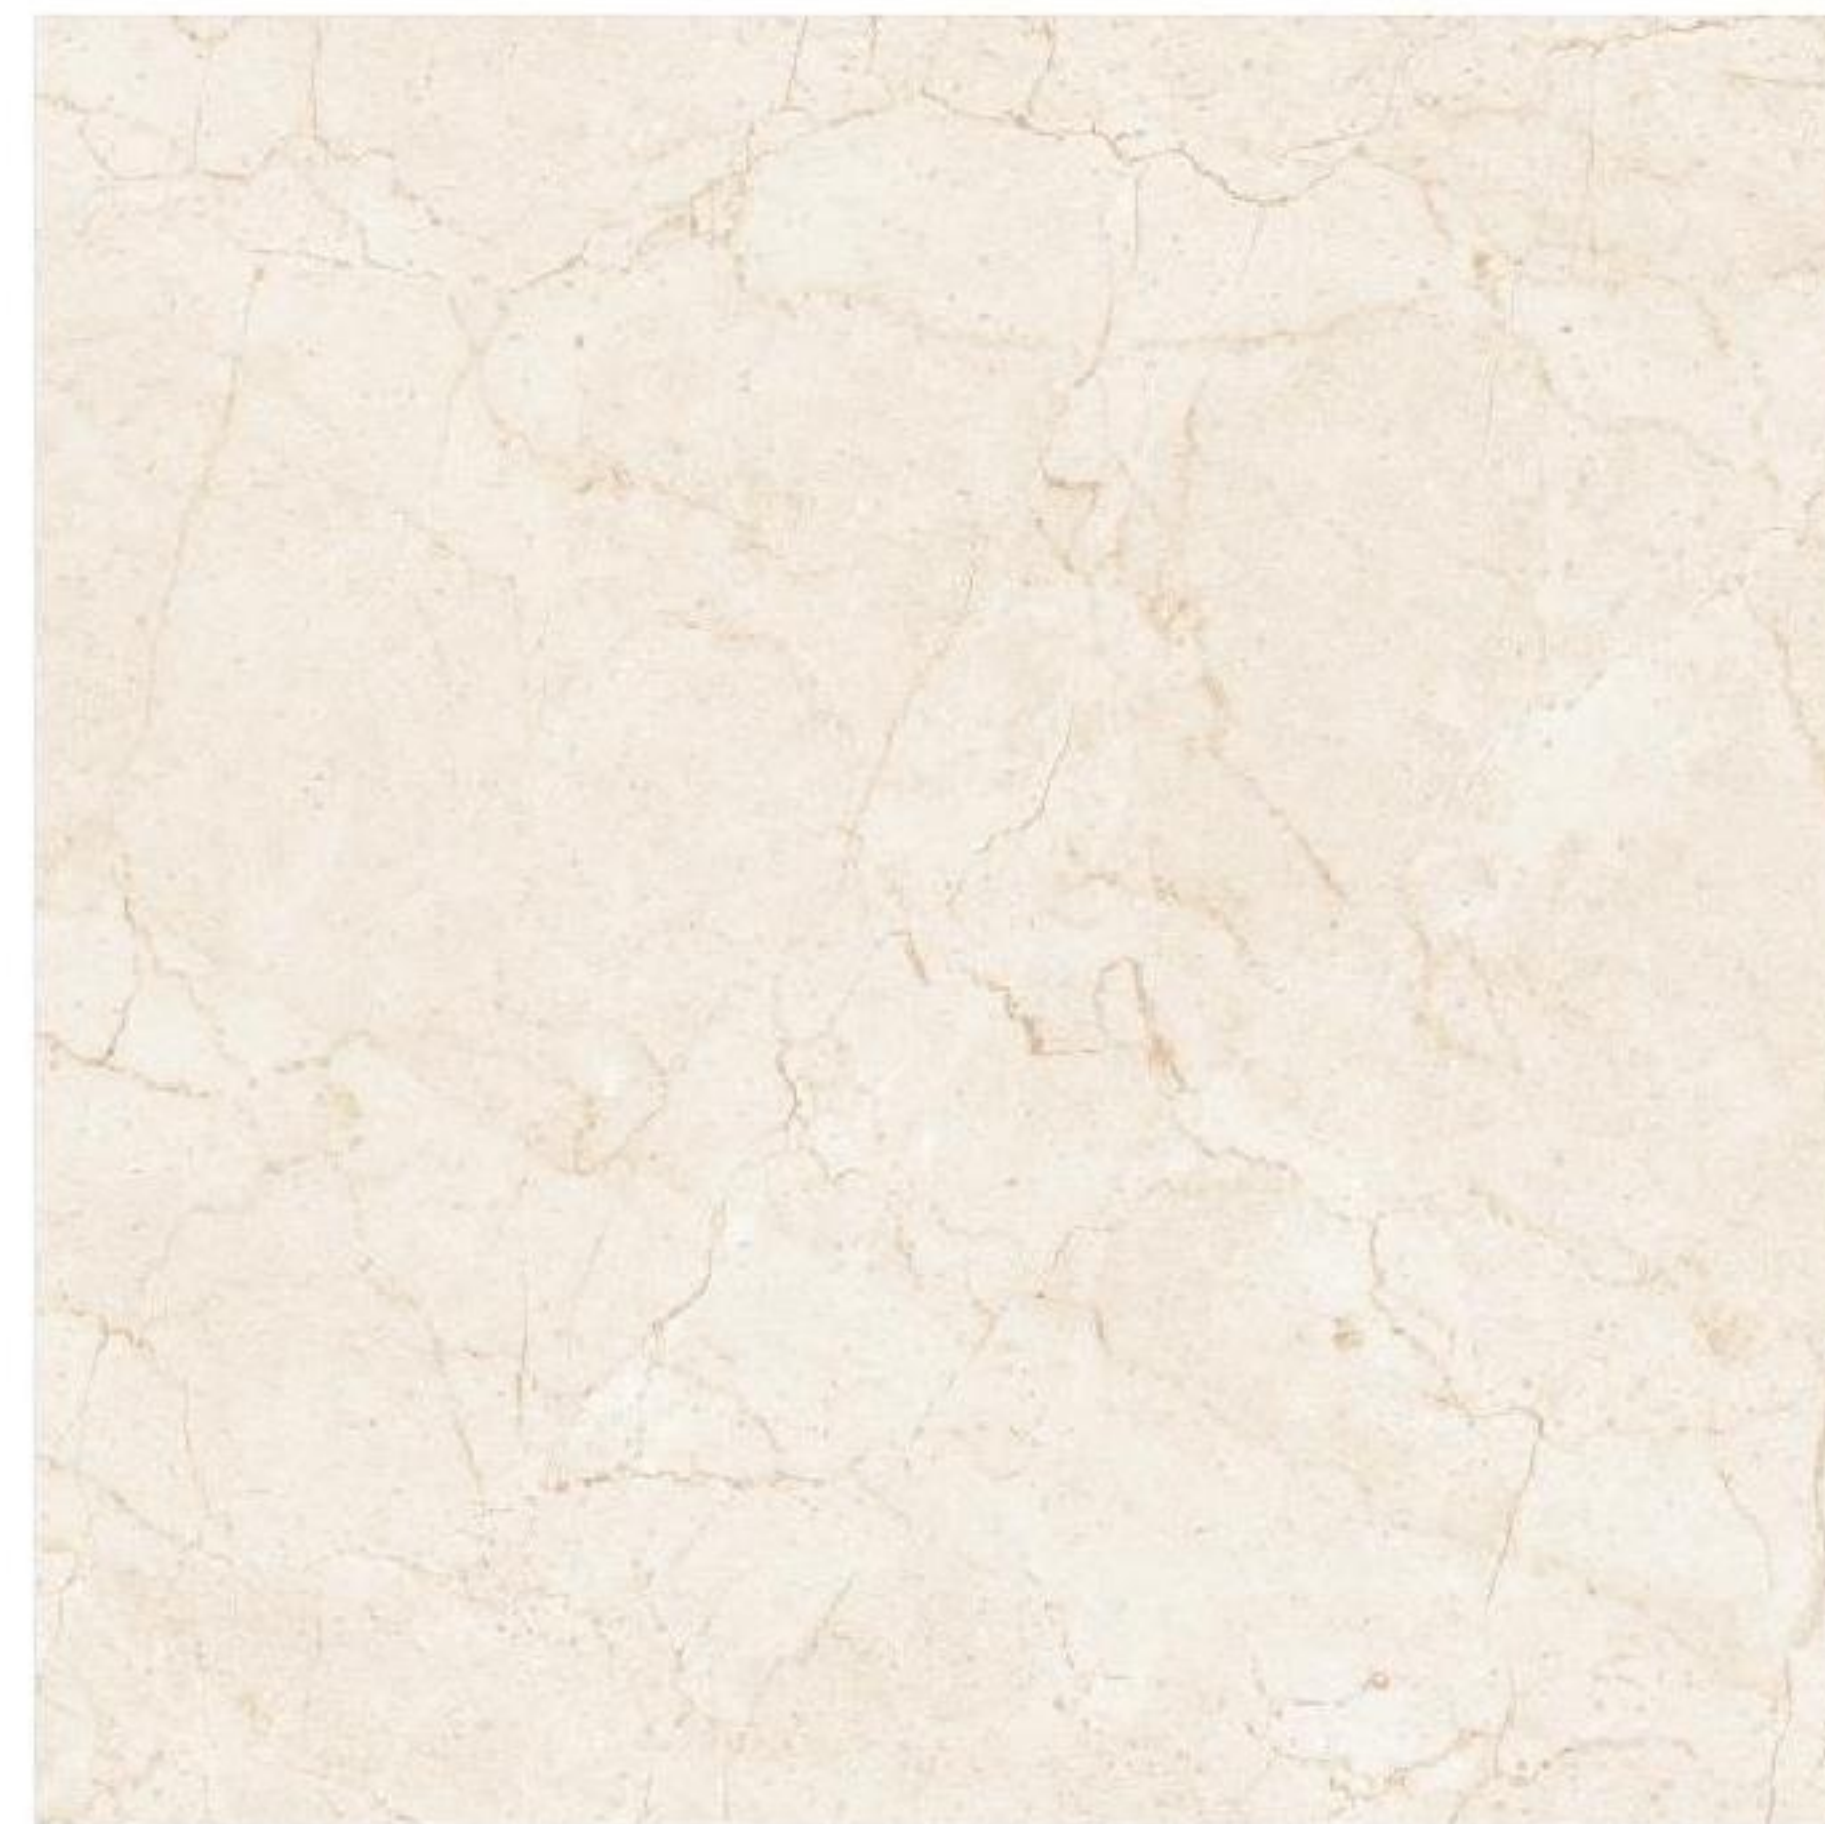

ROYAL MARFIL

GLOSS SURFACE

GLAZED VITRIFIED TILES
800x800mm