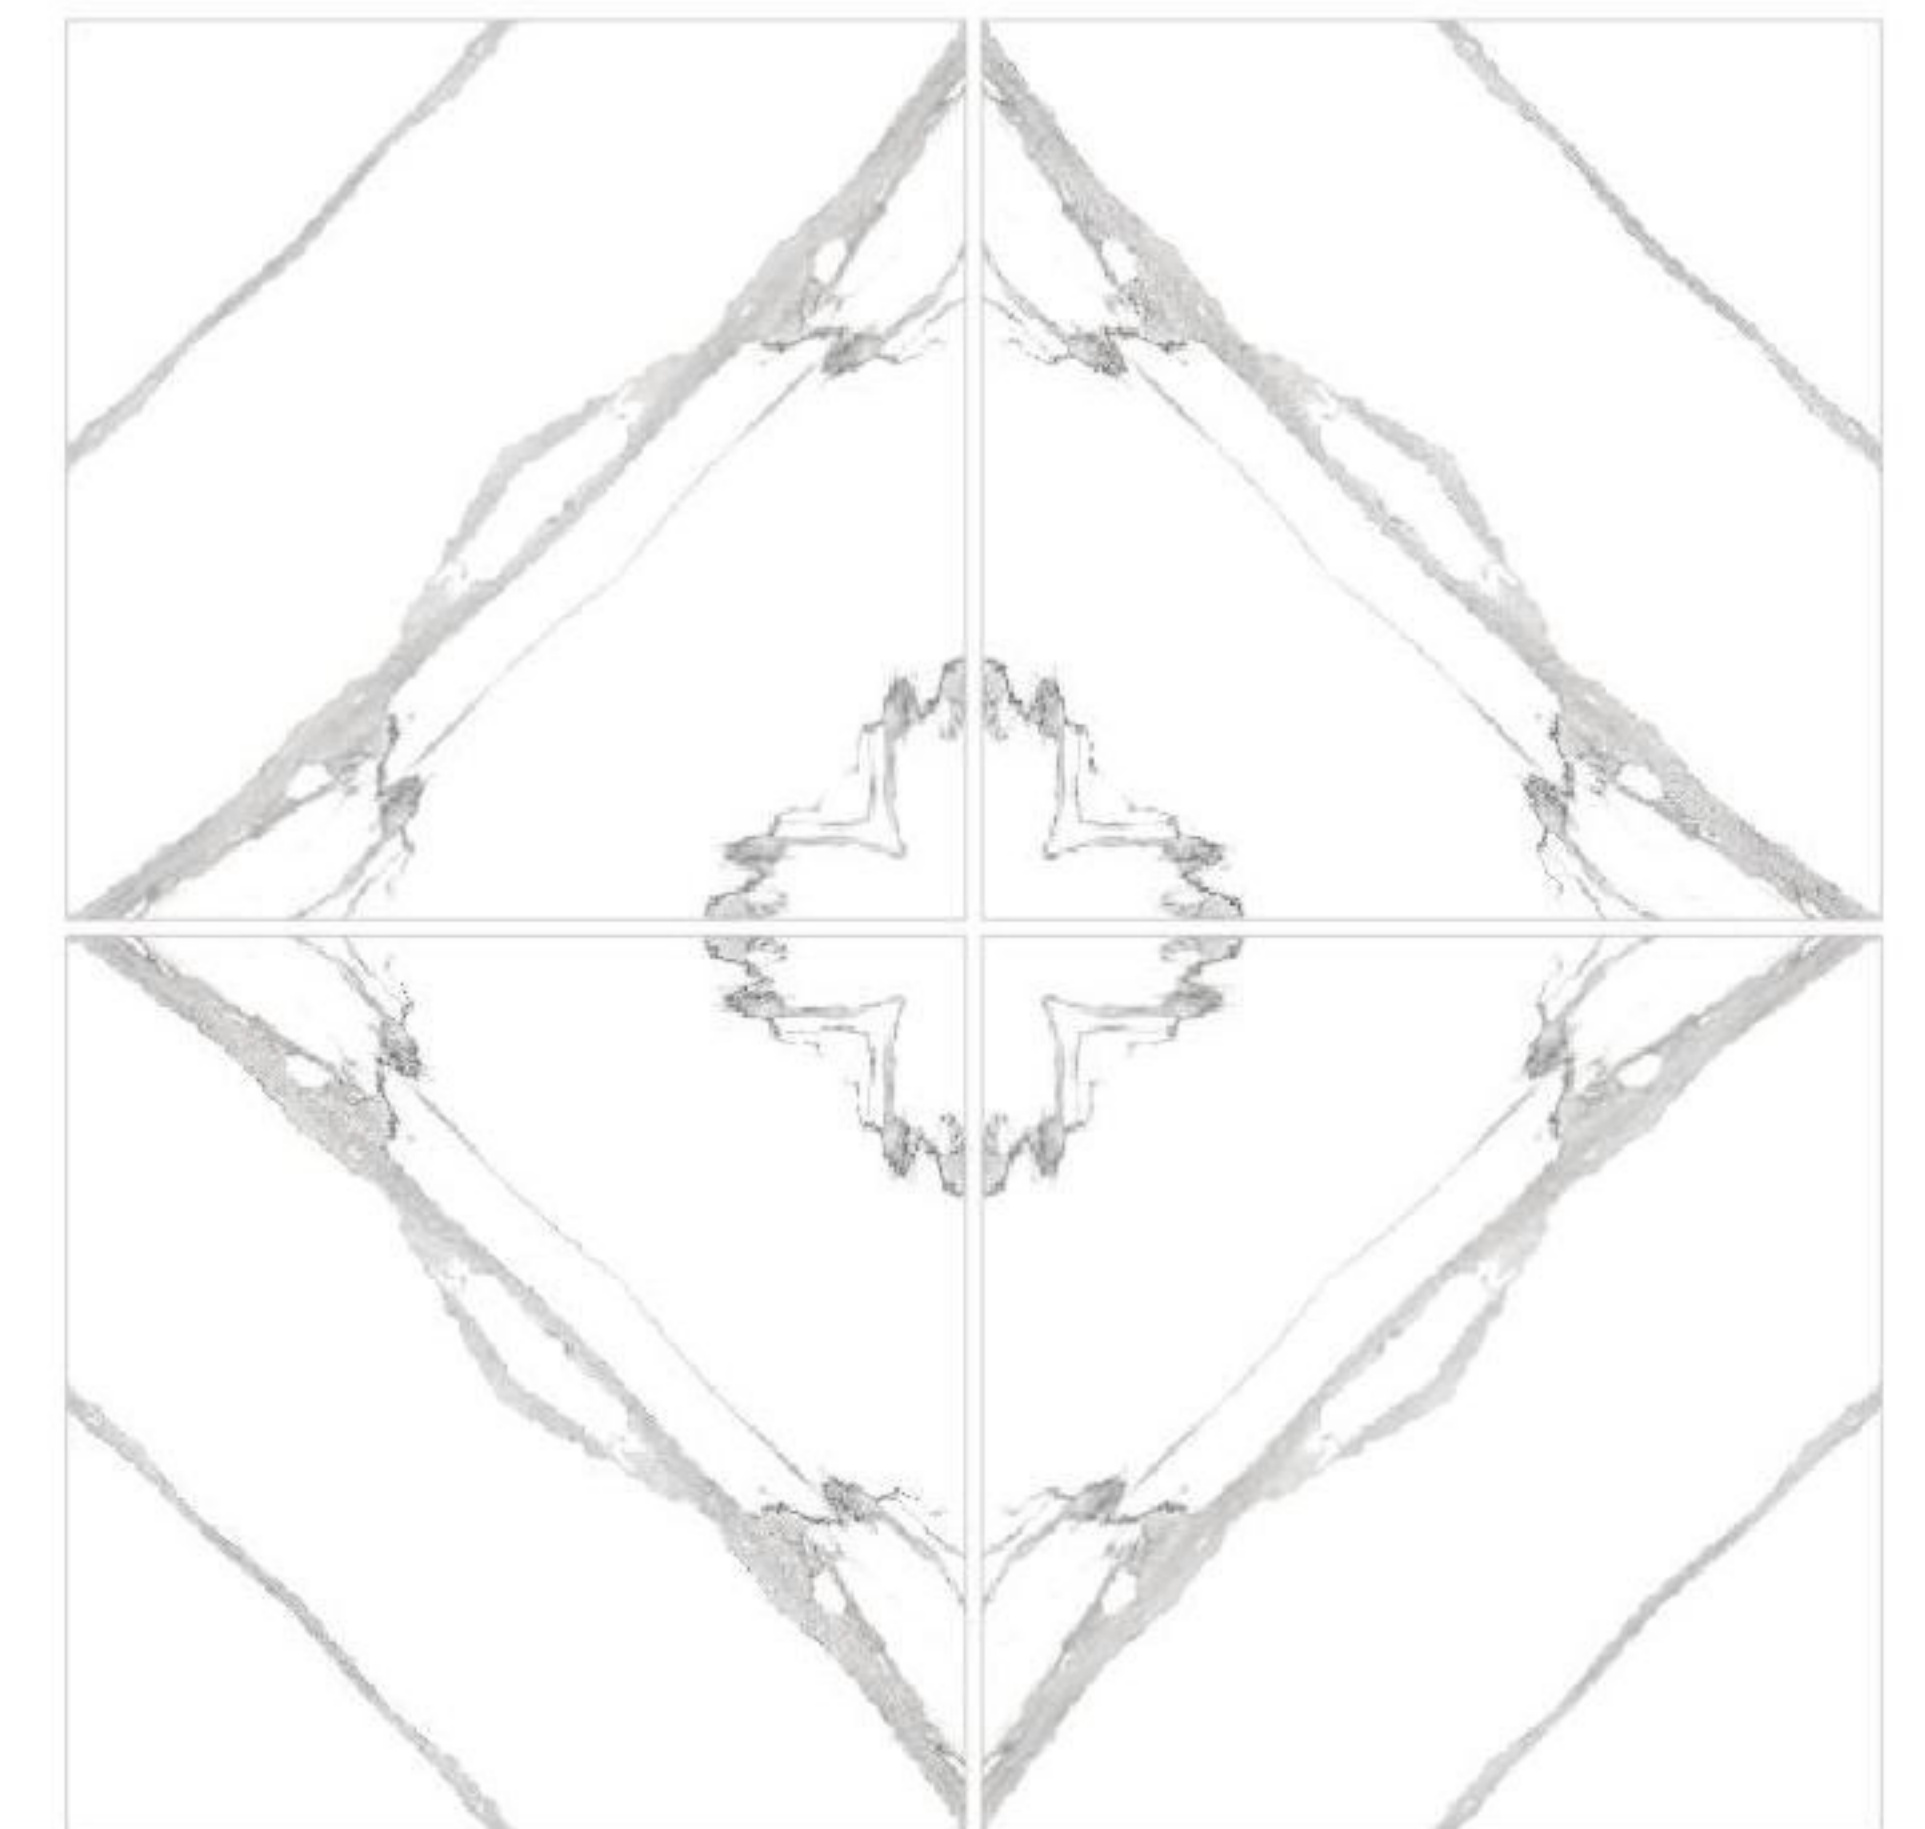

GLOSS SURFACE

GLAZED VITRIFIED TILES
800x800mm

GLOSS SURFACE

GLAZED VITRIFIED TILES
800x800mm