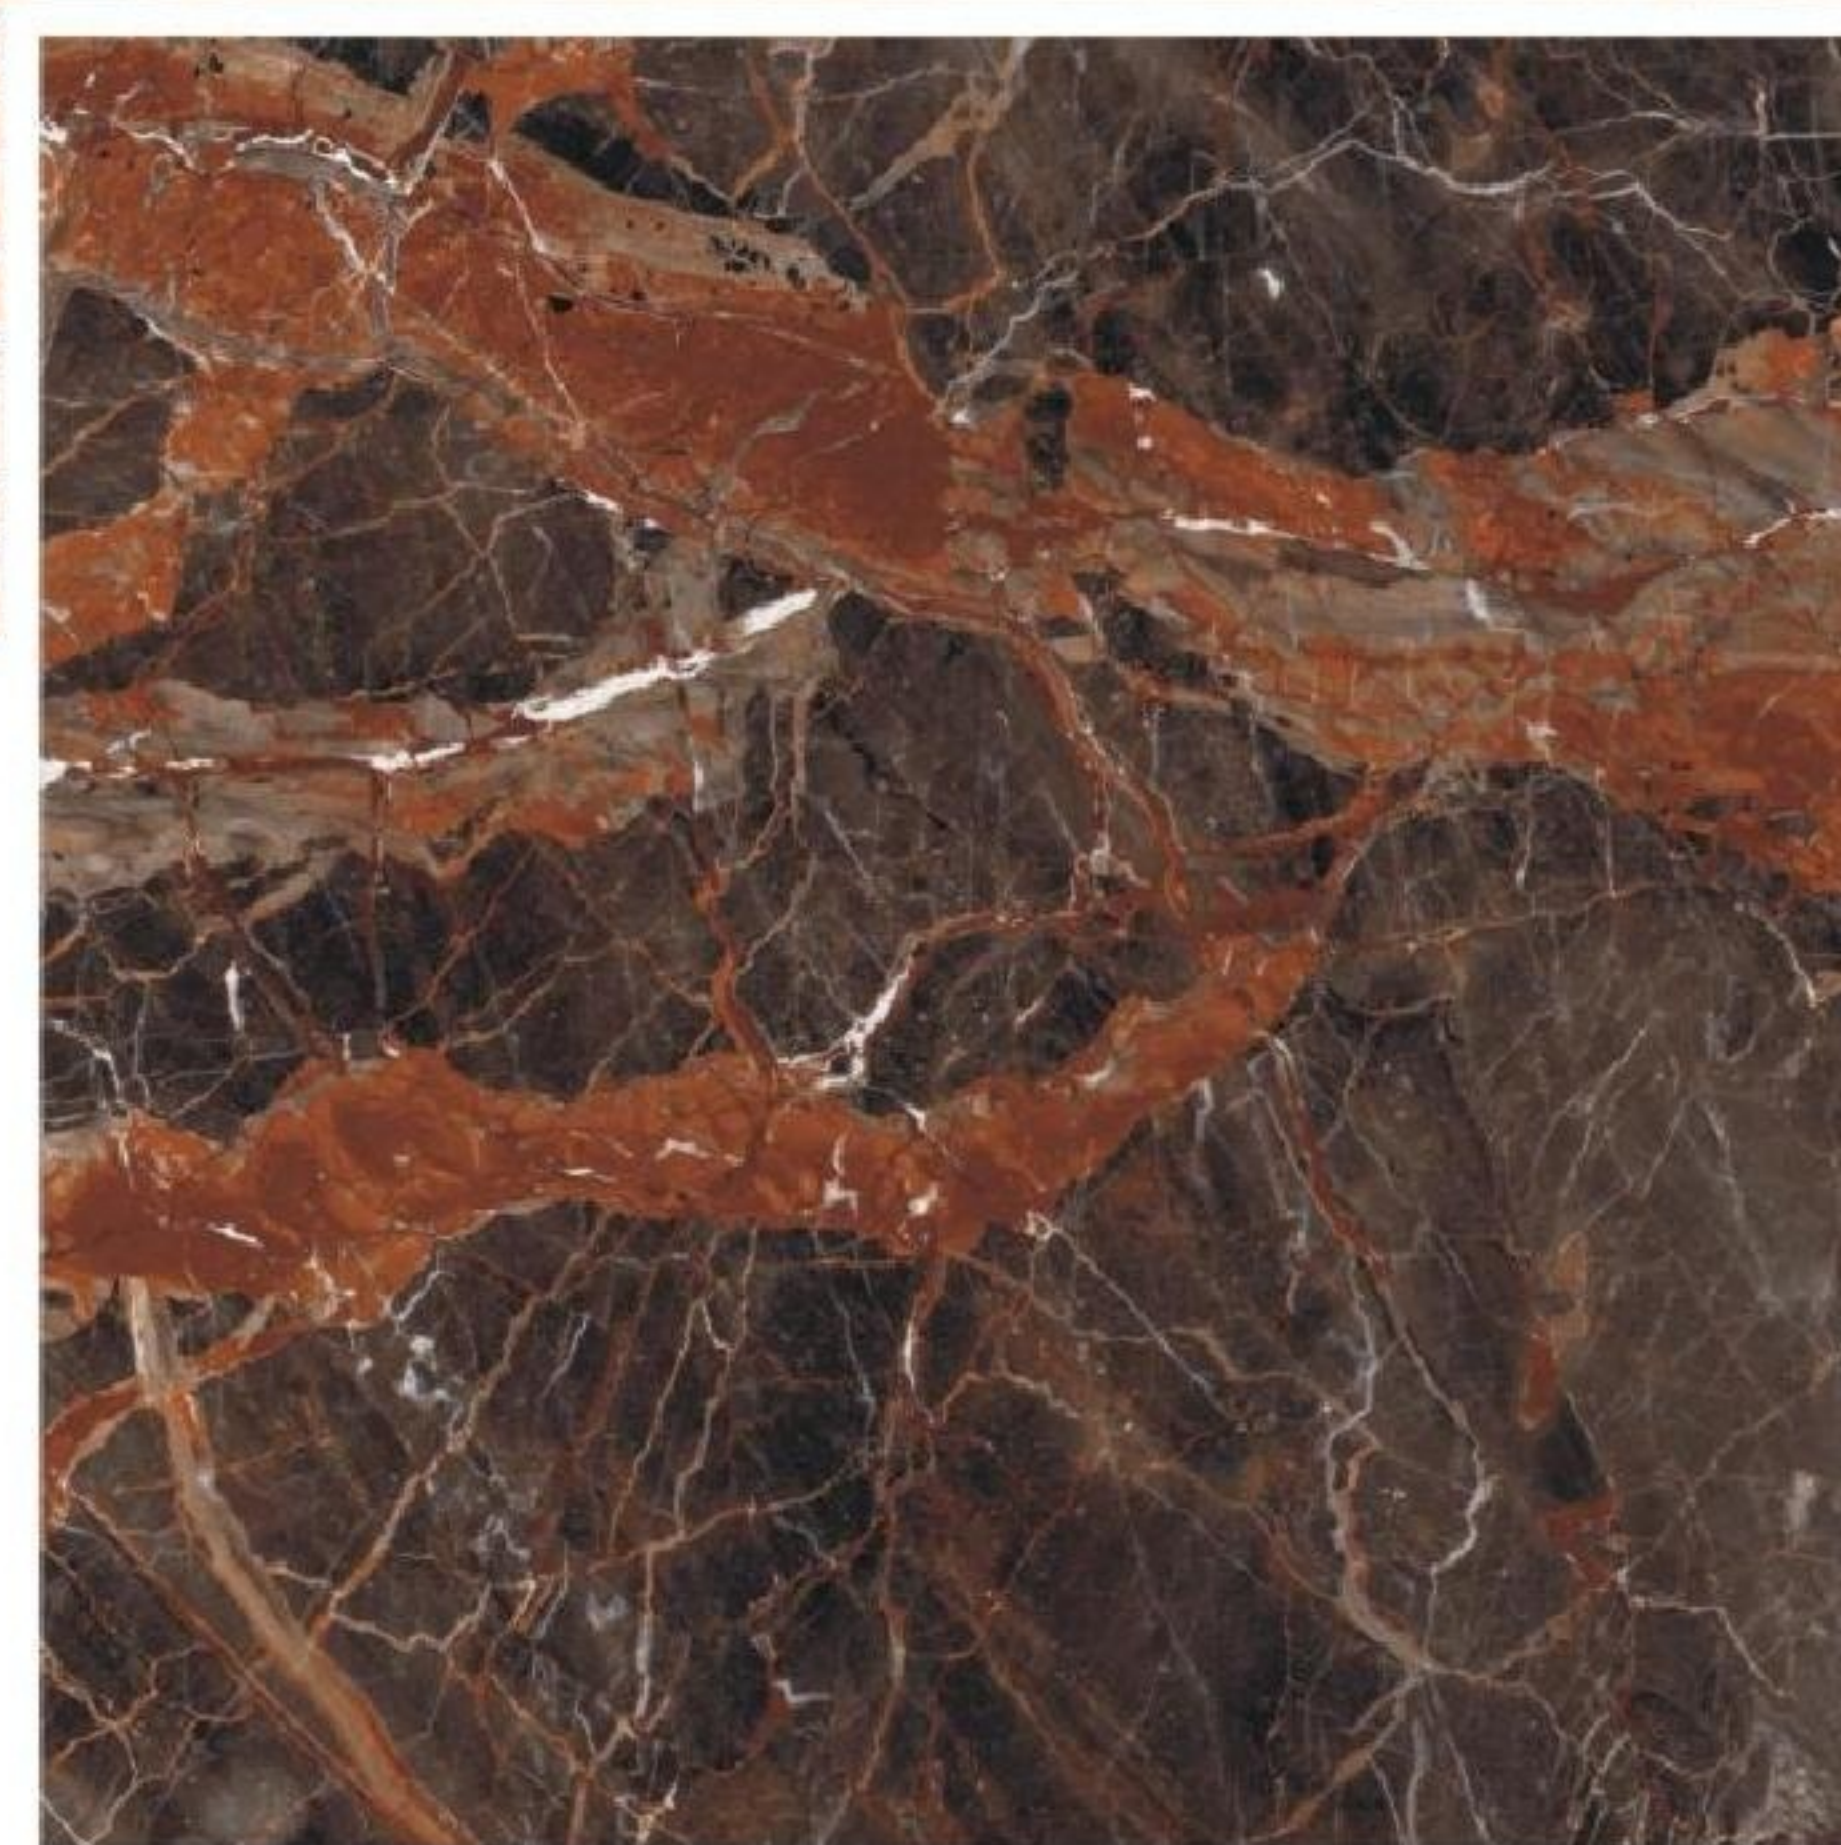

*ROSS OPERA*

*BLACK PORTARO*

*AZZARO*

*MARQUINA*

tiles shown: ESTRADA

**HIGH GLOSS SURFACE**  
GLAZED VITRIFIED TILES  
800x800mm

ESTRADA

tiles shown: STONE GREY