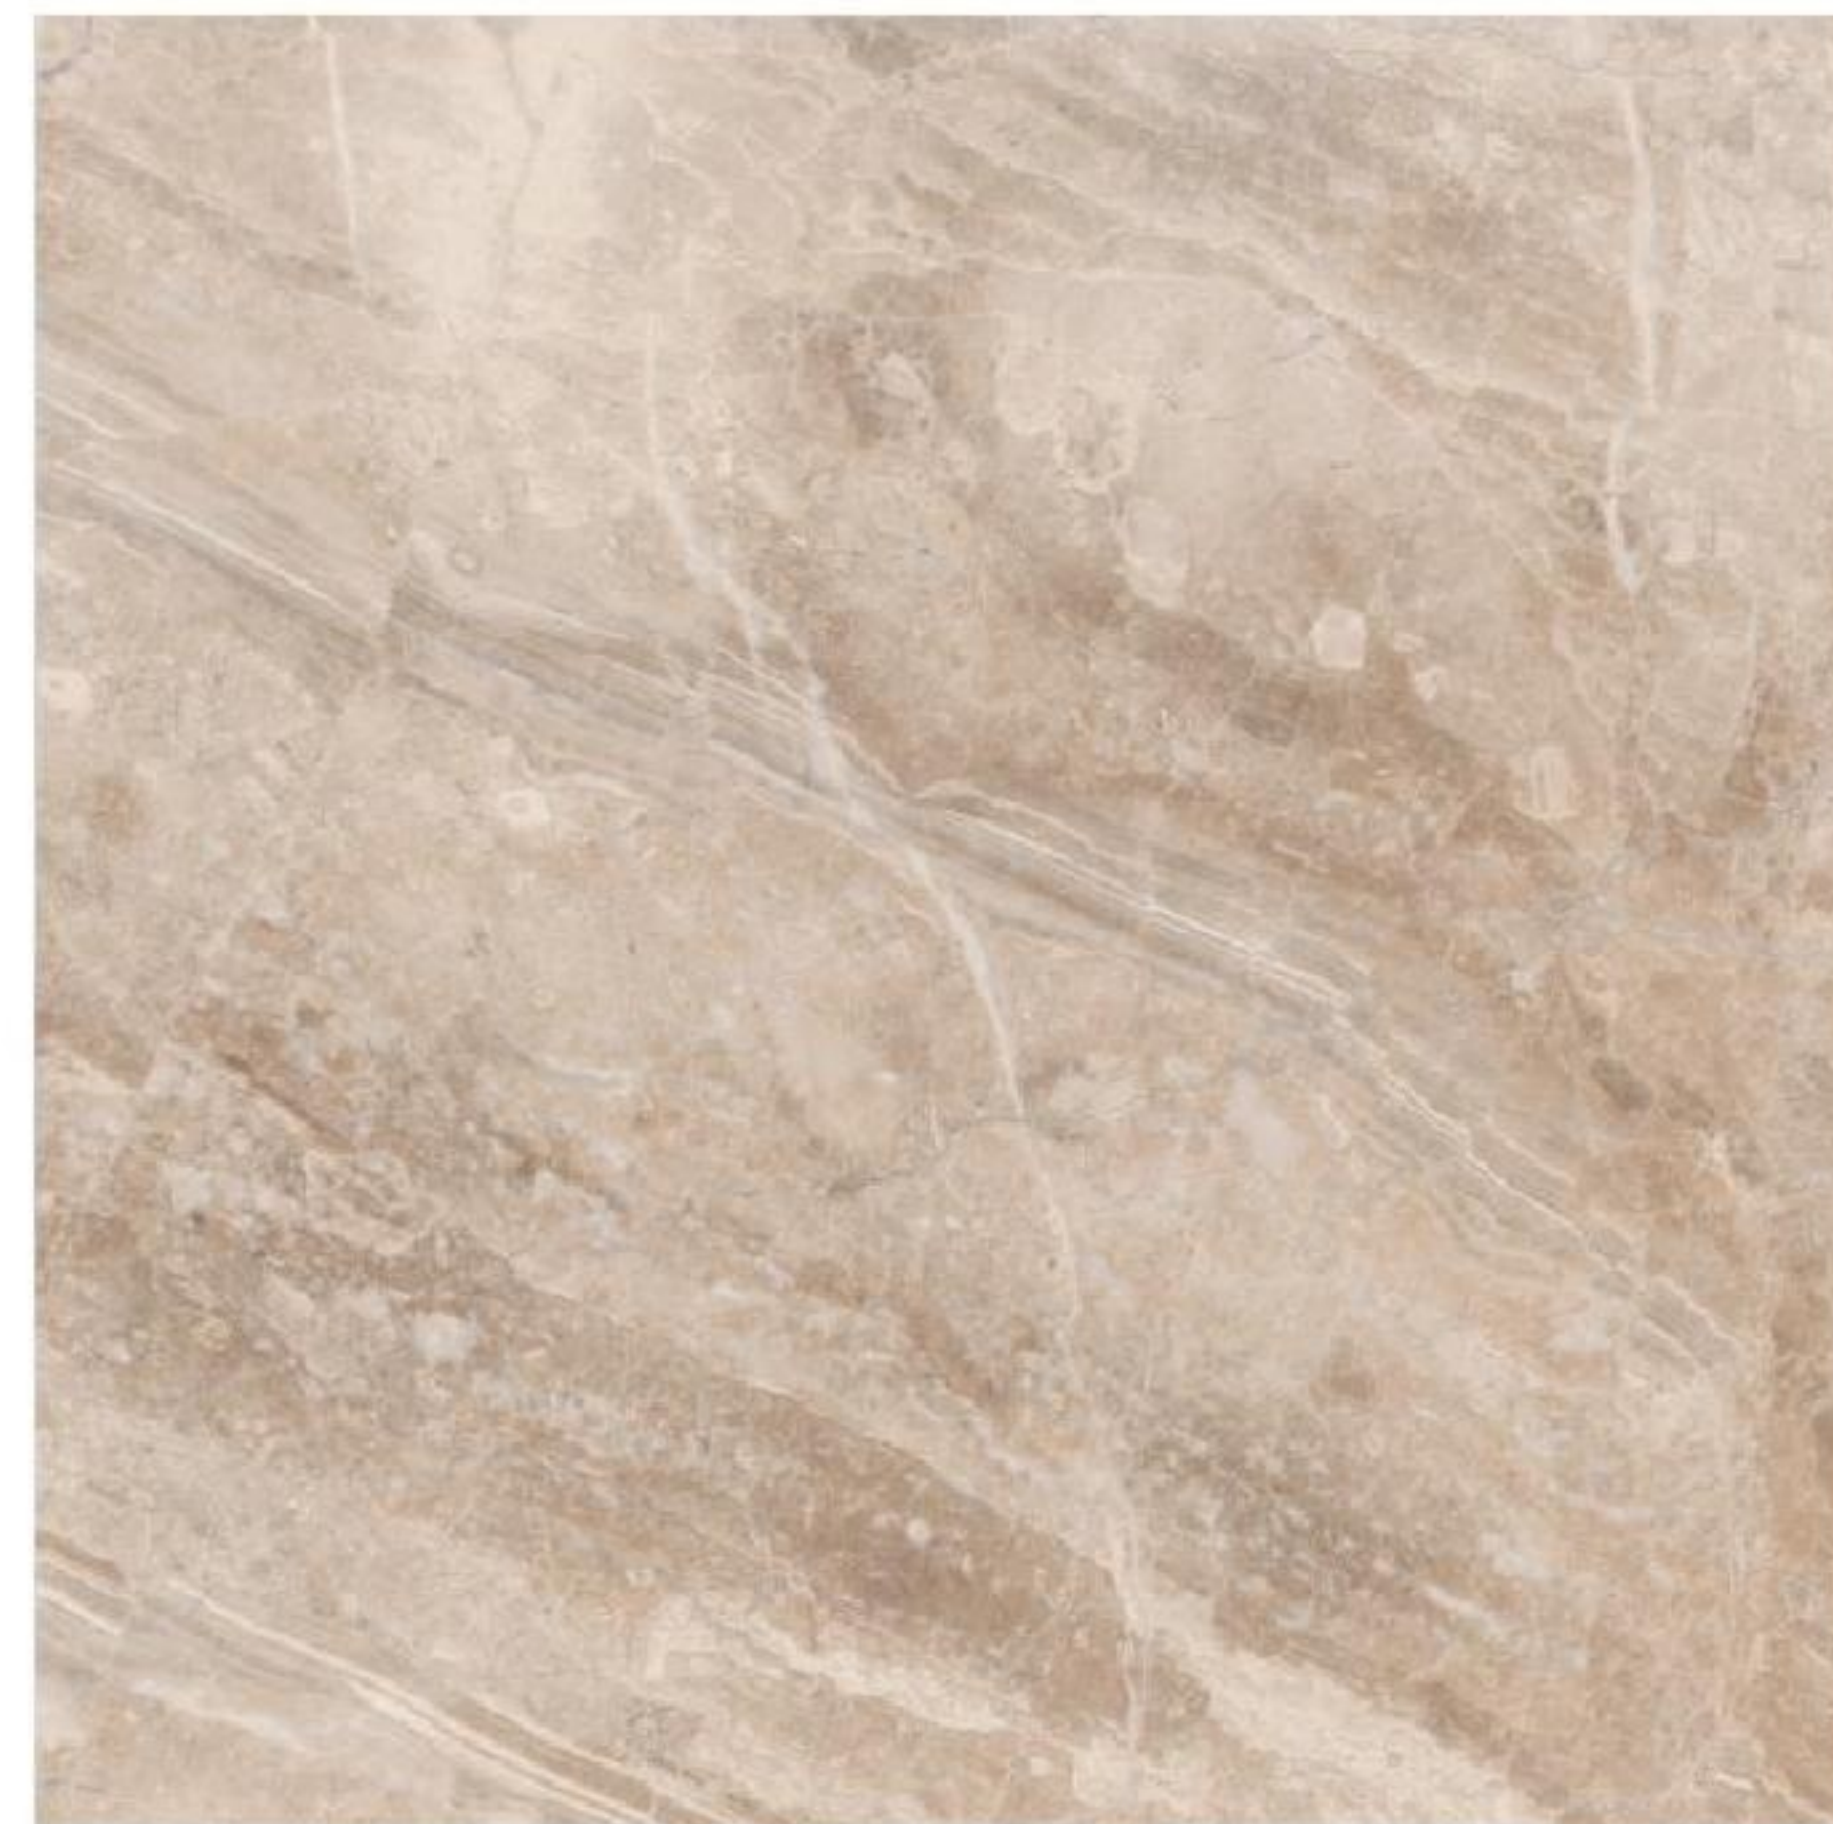

tiles shown: CARARA GREY

GLOSS SURFACE | GLAZED VITRIFIED TILES  
800x800mm

CROWN LIGHT

DYNA BEIGE

EMPRO NATURAL

DYNA ALMOND

GLOSS SURFACE | GLAZED VITRIFIED TILES  
800x800mm

ESTONIA BEIGE