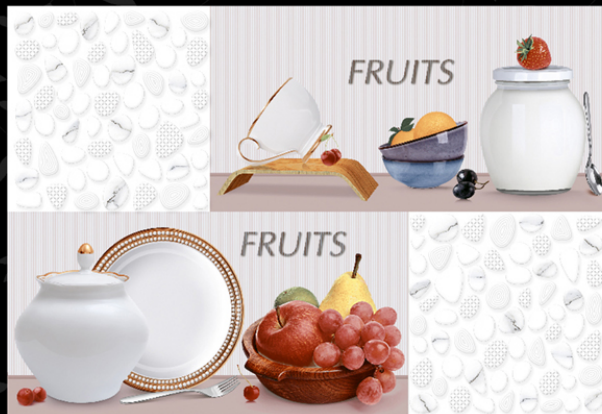

Digital Wall Tiles

durst Printing

TILES

Bringing Luxury into Your Home

KITCHEN SERIES

300x450 mm

4001 - HL - 5